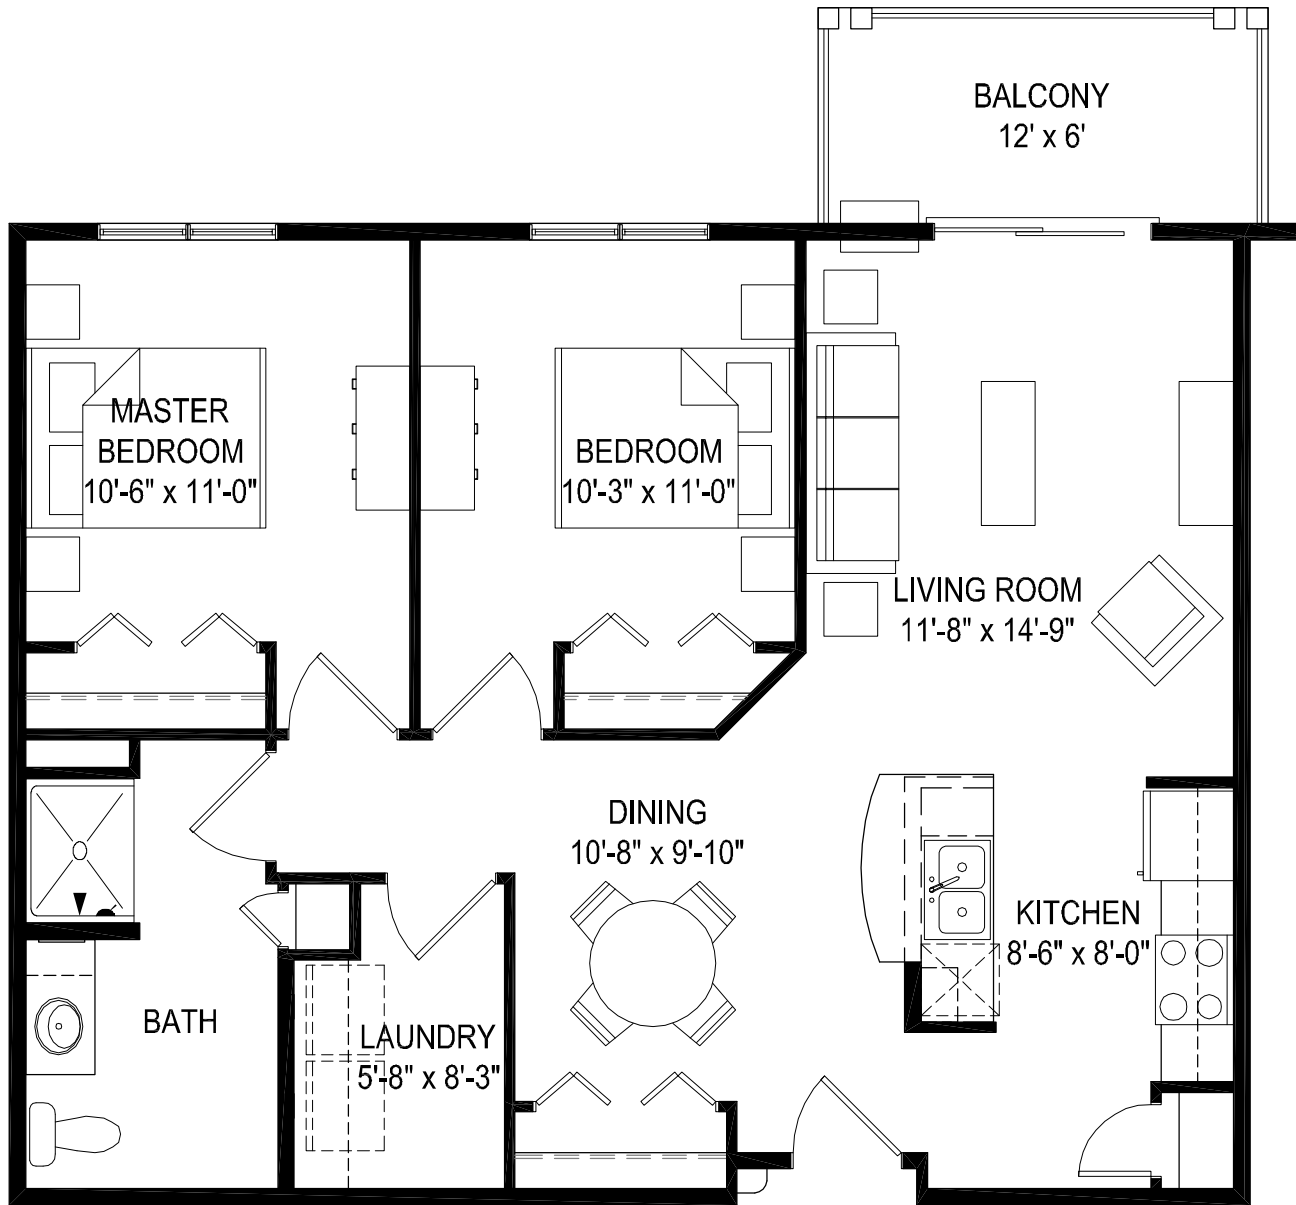

Apt. 120  
202  
302

### APARTMENT STYLE A

2 Bedrooms with 1 Bath

930 Square Feet

Monthly Rate \_\_\_\_\_