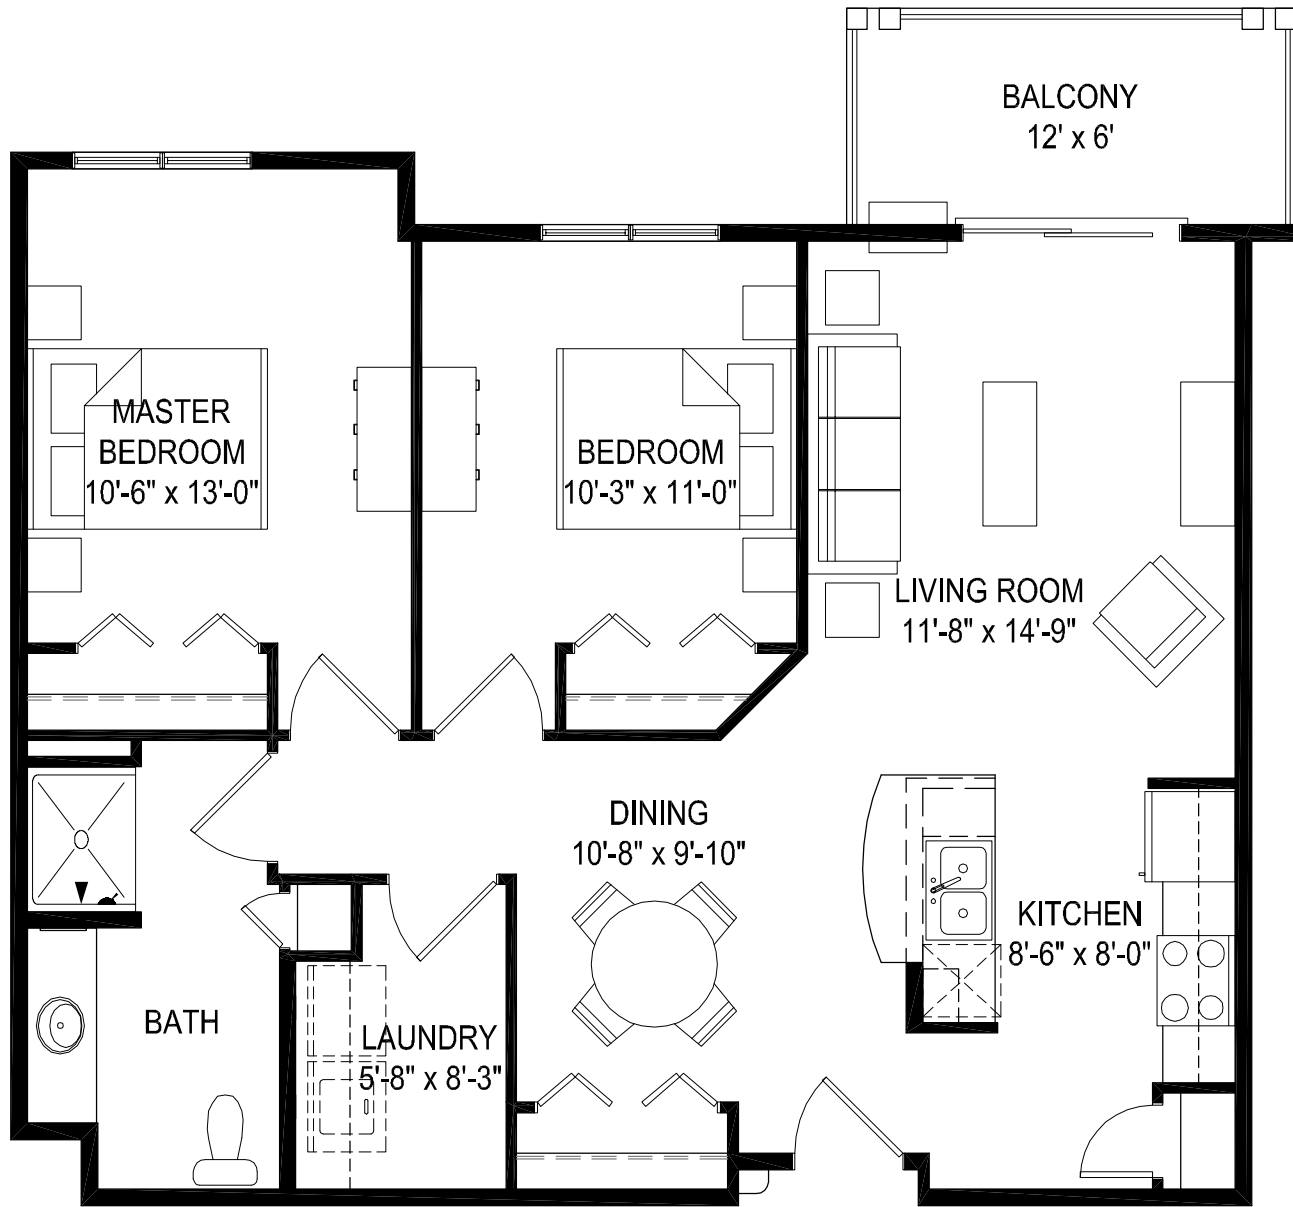

Apt. 109
209
309

APARTMENT STYLE A1

2 Bedrooms with 1 Bath

950 Square Feet

Monthly Rate _____