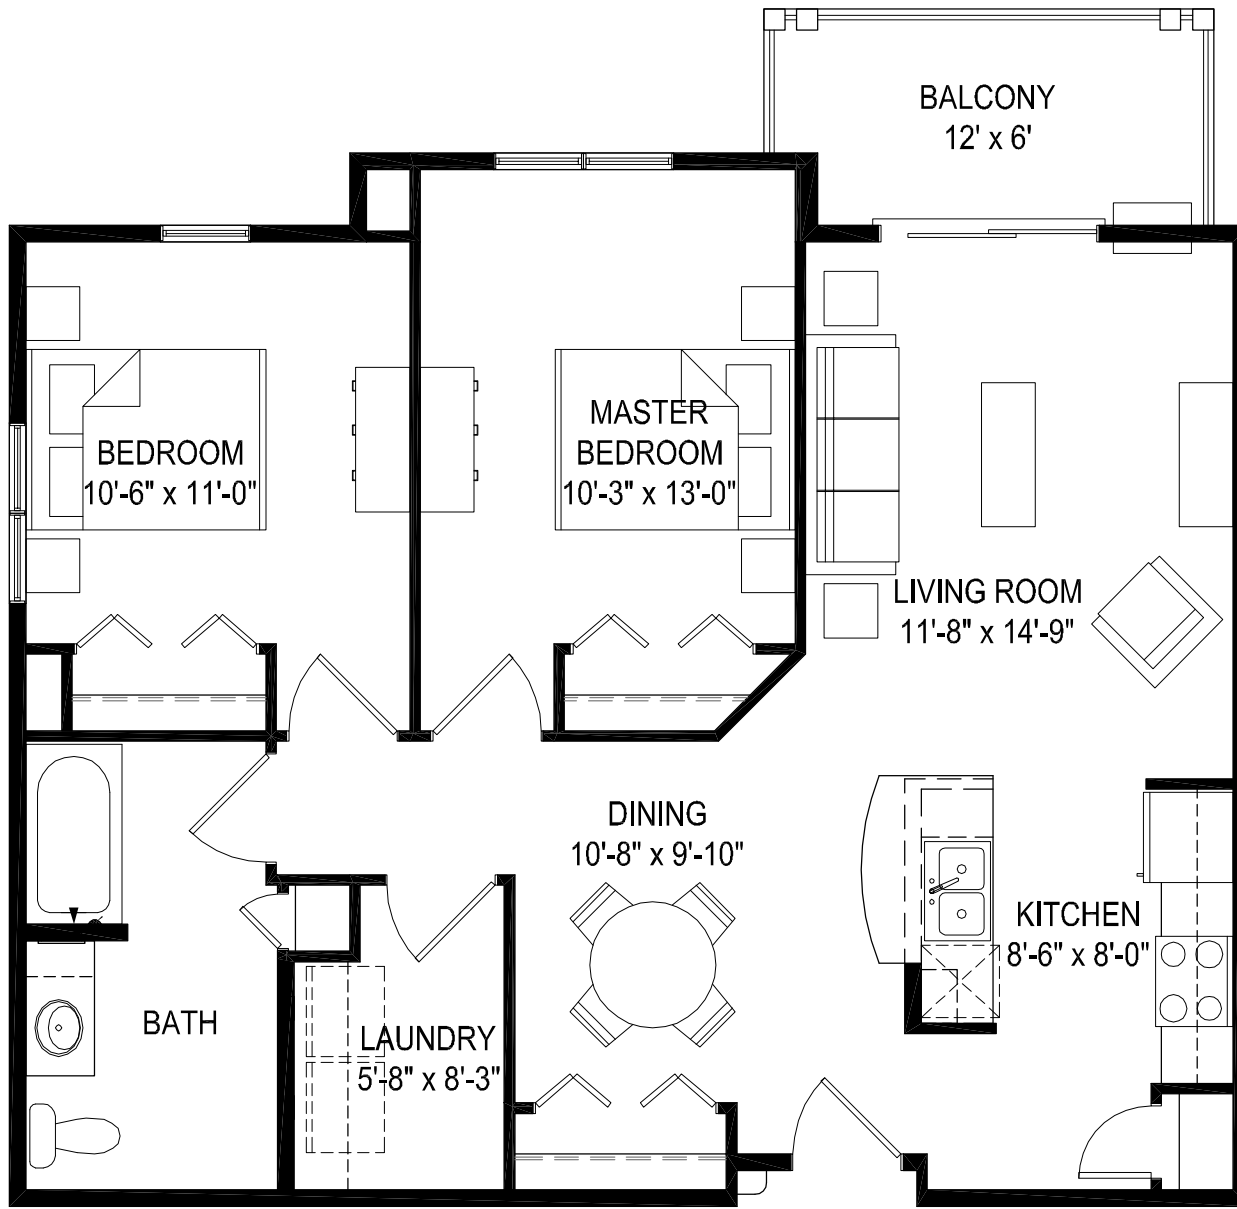

Apt. 118
218

APARTMENT STYLE A2

2 Bedrooms with 1 Bath

950 Square Feet

Monthly Rate _____