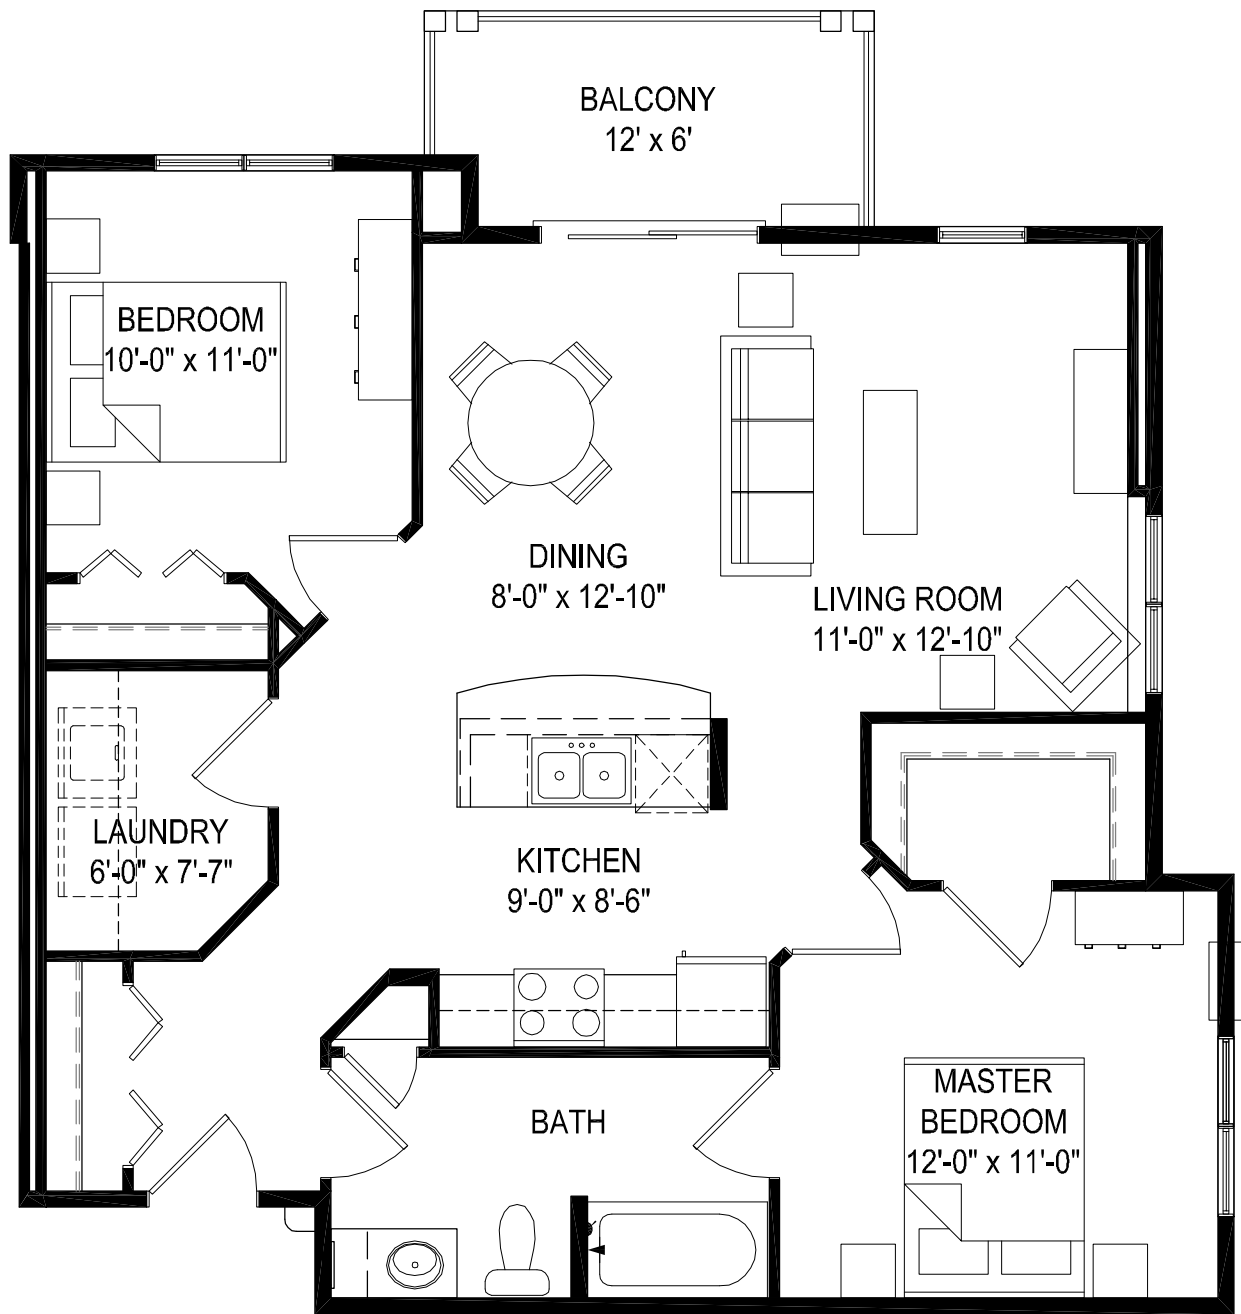

Apt. 125
126
225
226

APARTMENT STYLE B

2 Bedrooms with 1 Bath

980 Square Feet

Monthly Rate _____