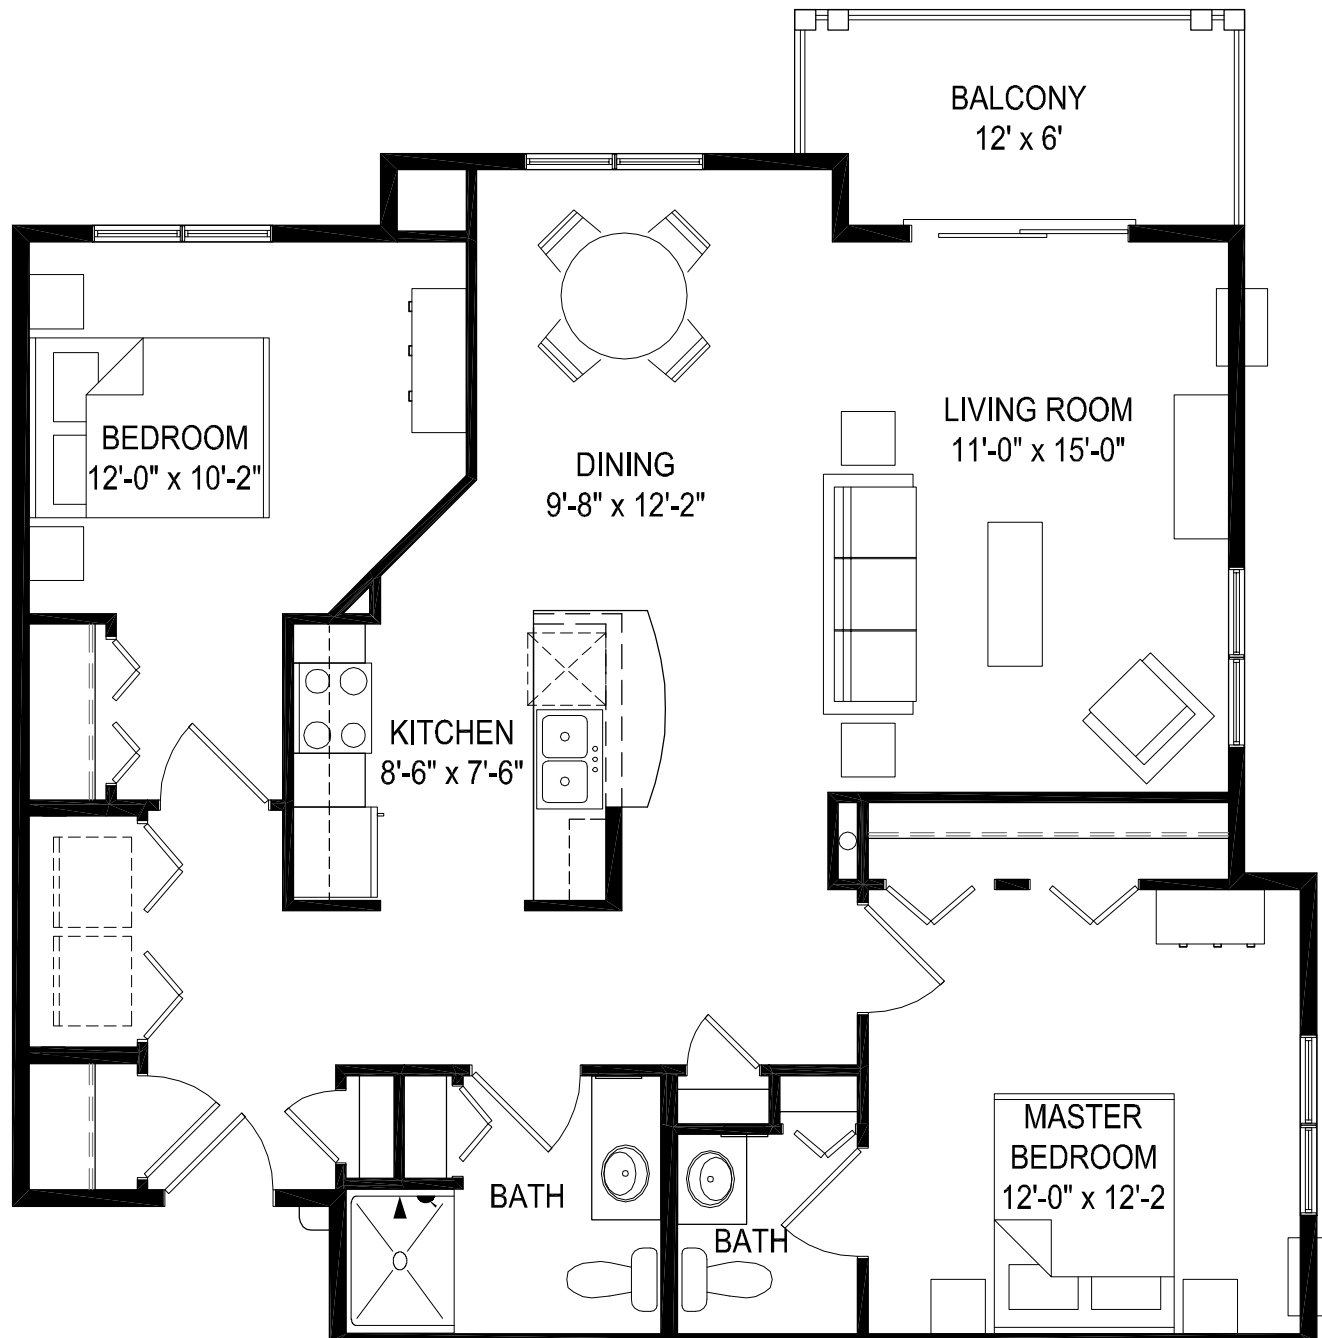

Apt. 111  
211  
311

**APARTMENT STYLE C1**  
2 Bedrooms with 1 1/2 Bath  
1,080 Square Feet  
Monthly Rate \_\_\_\_\_