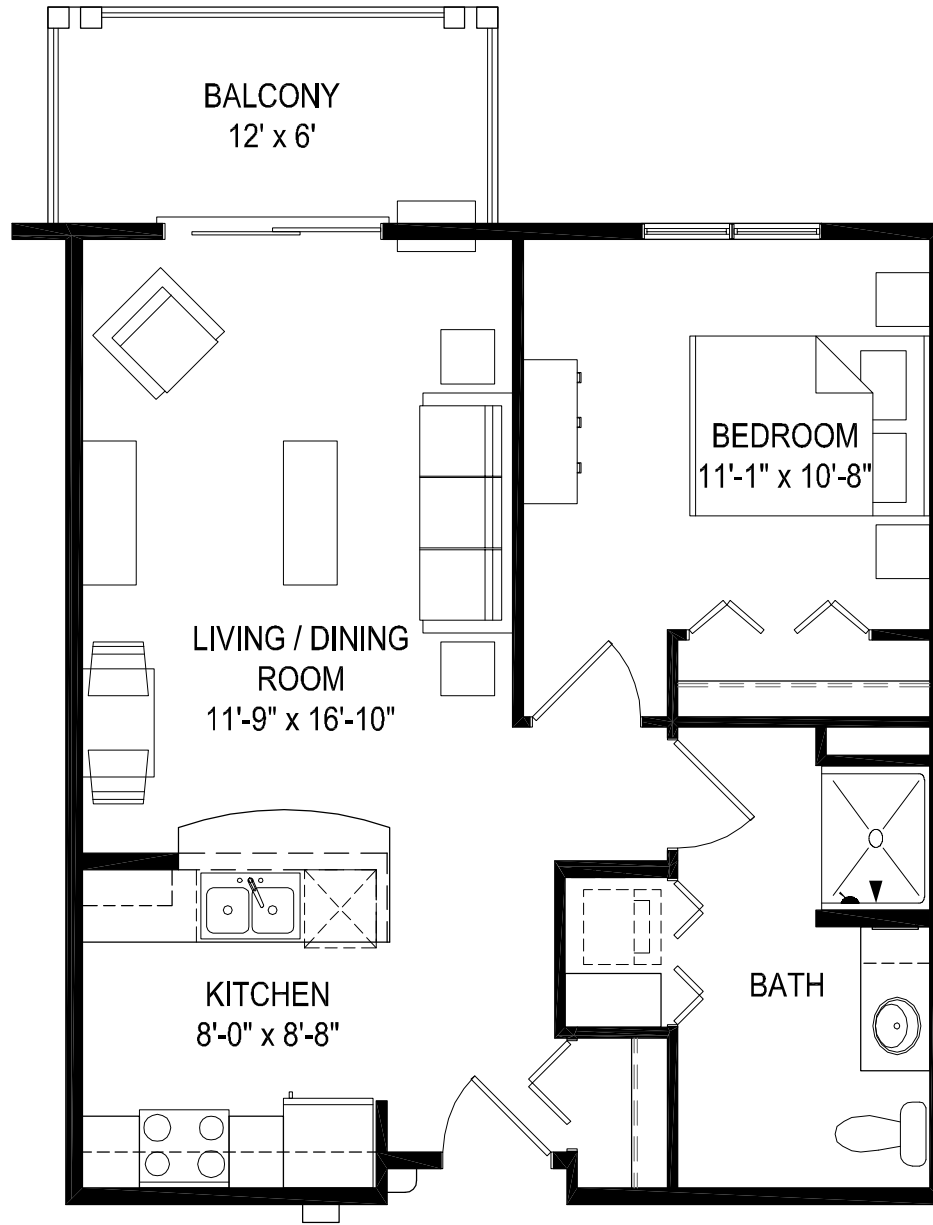

Apt. 119
124
205
219
224
305

APARTMENT STYLE D

1 Bedrooms with 1 Bath

660 Square Feet

Monthly Rate _____