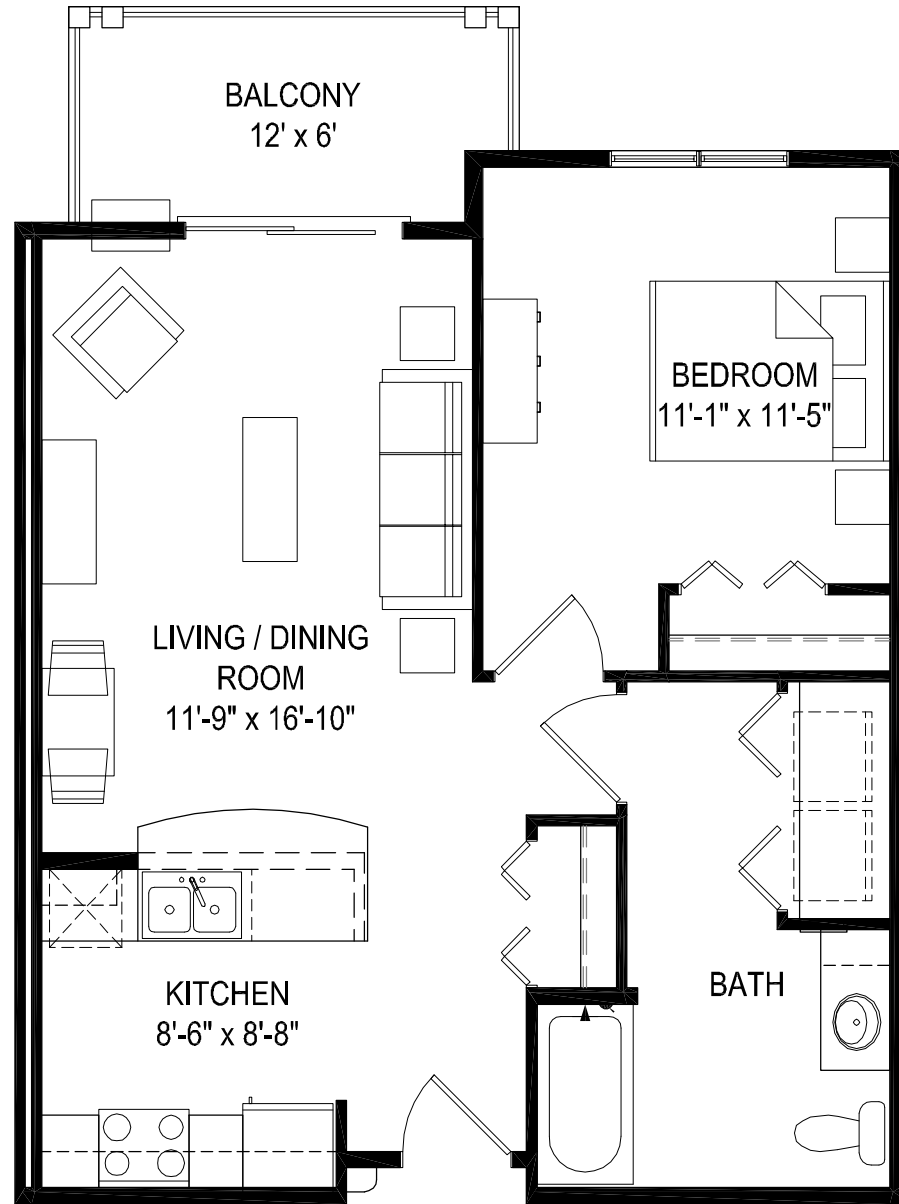

Apt. 115

### APARTMENT STYLE D2

1 Bedrooms with 1 Bath

660 Square Feet

Monthly Rate \_\_\_\_\_