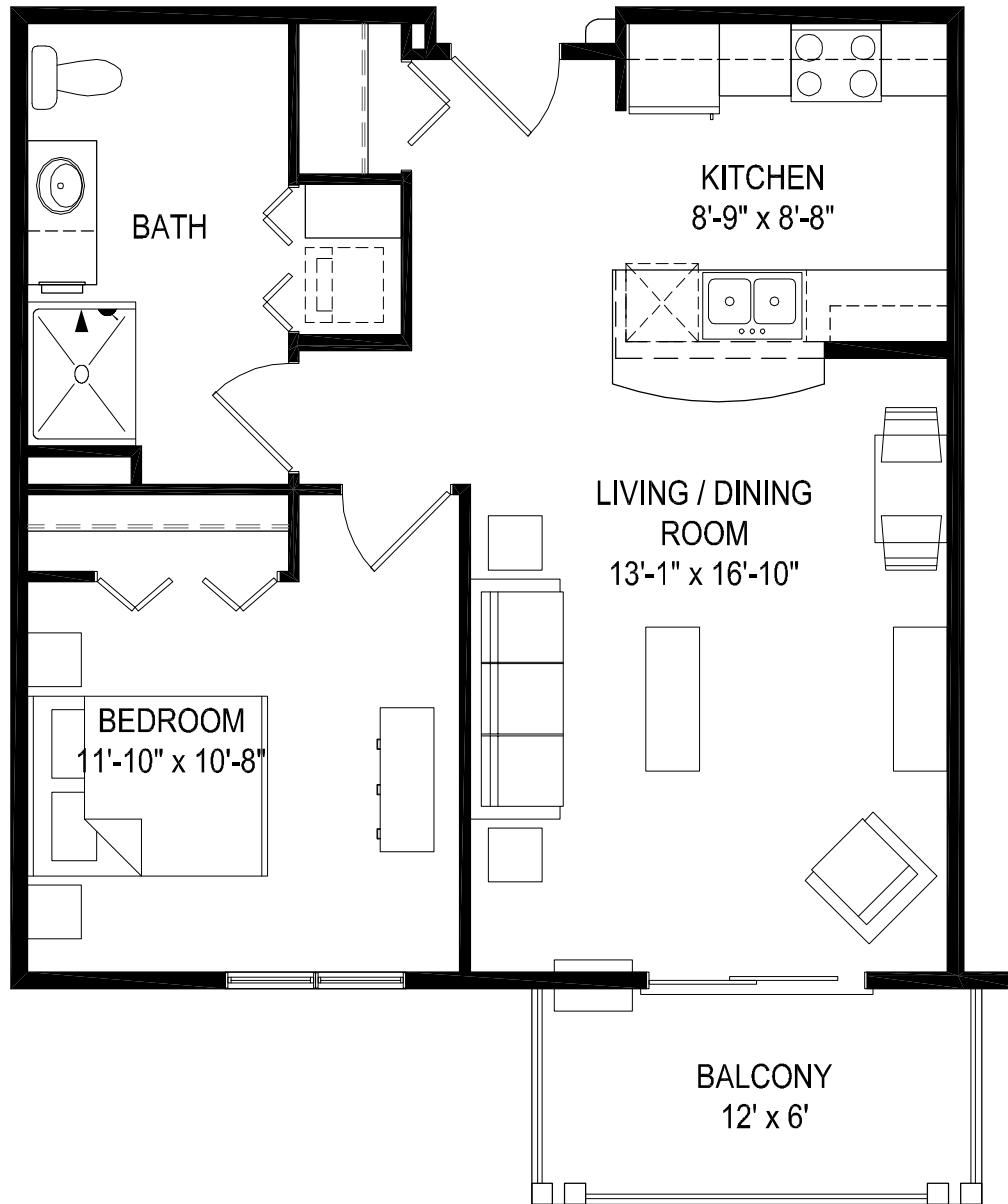

Apt. 121  
221

## APARTMENT STYLE F

1 Bedrooms with 1 Bath

705 Square Feet

Monthly Rate \_\_\_\_\_