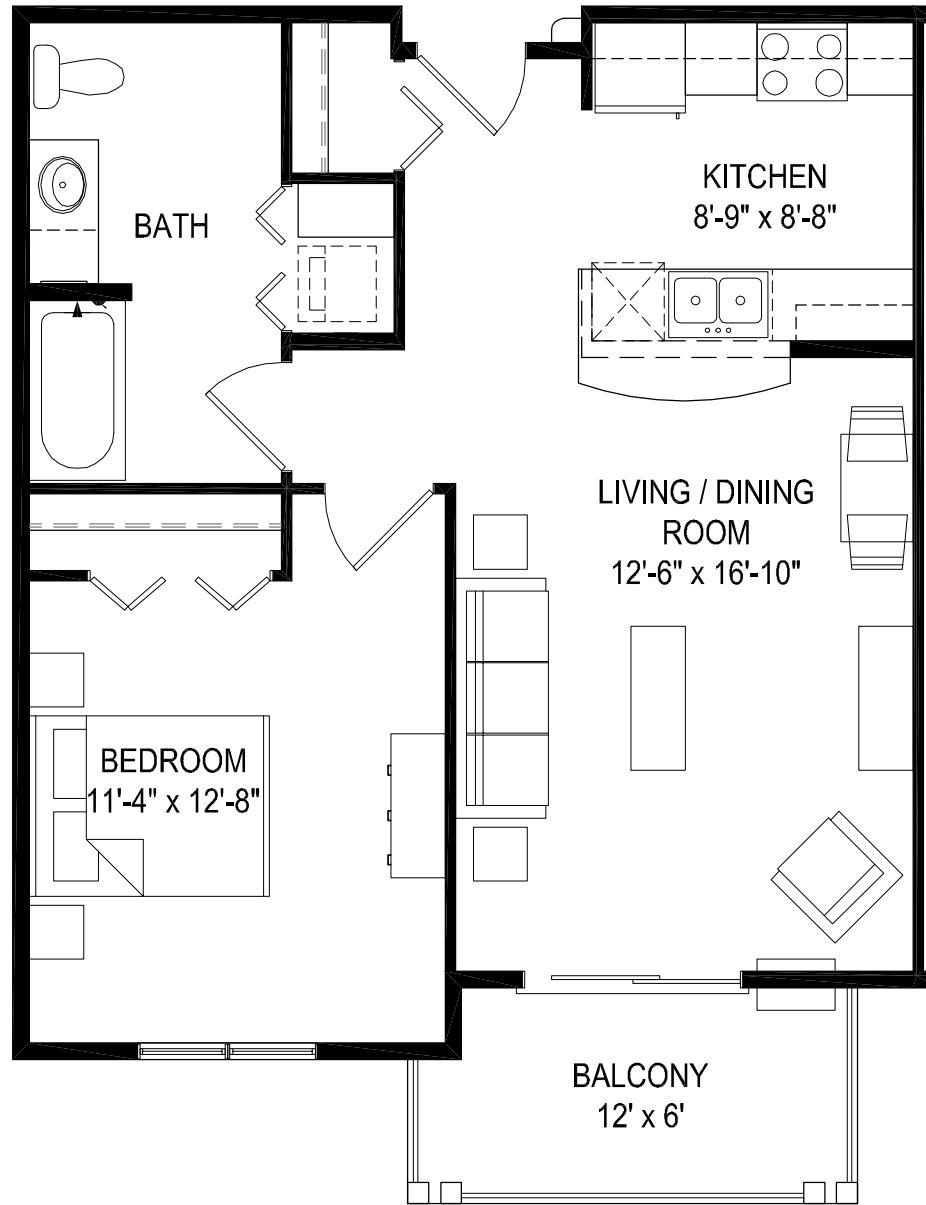

Apt. 123  
223

### APARTMENT STYLE F1

1 Bedrooms with 1 Bath

705 Square Feet

Monthly Rate \_\_\_\_\_