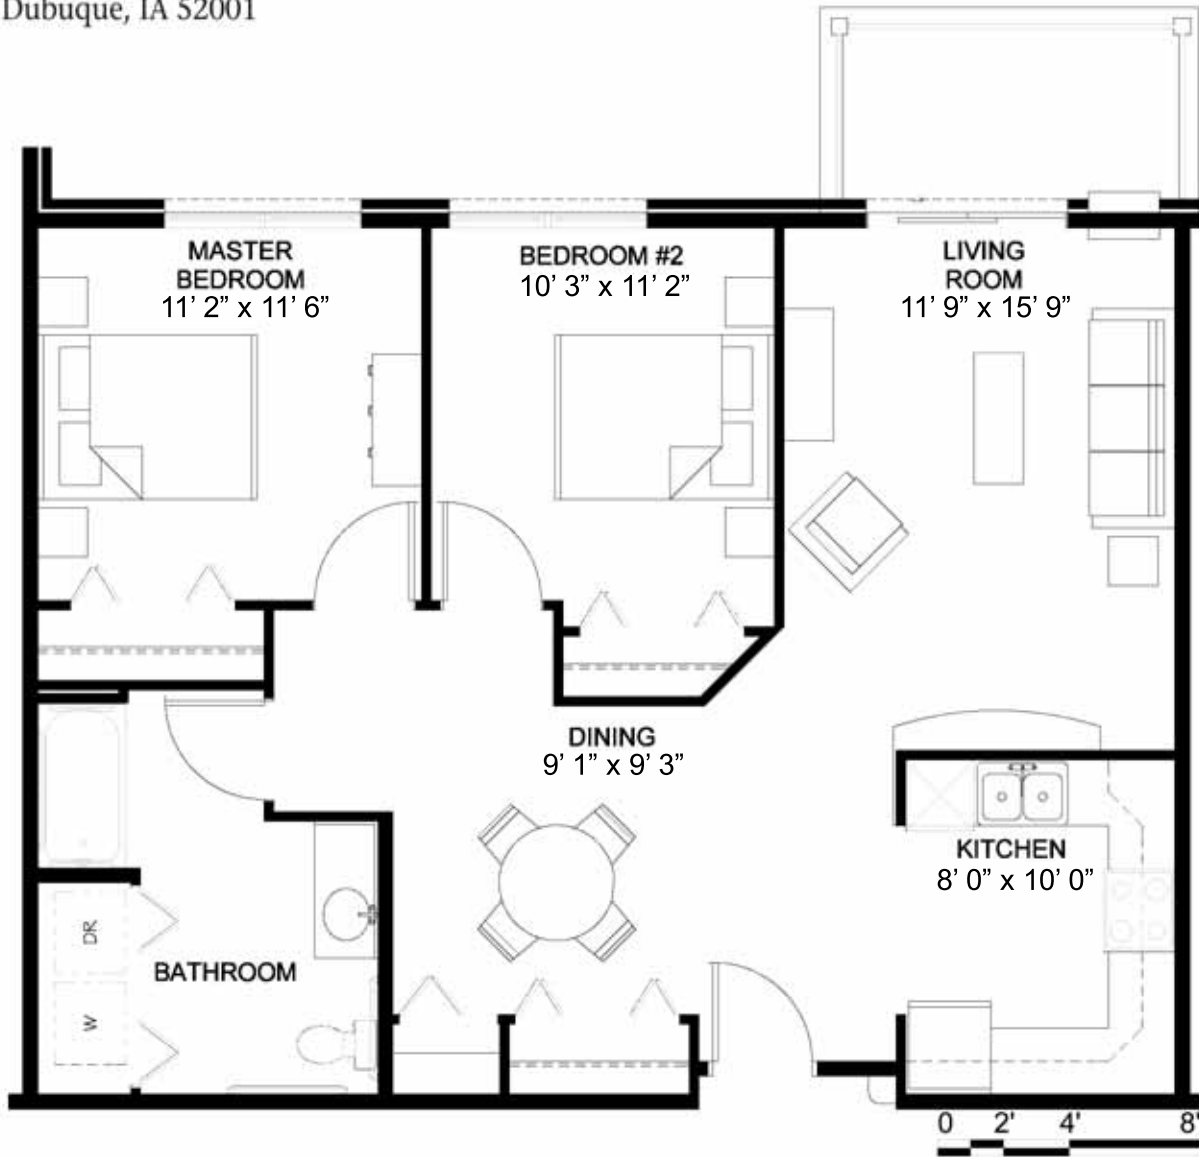

APPLEWOOD III

Apartment Homes for Seniors
3225 Pennsylvania Avenue
Dubuque, IA 52001

Apartment Style A-2

Two Bedrooms with One Bath

955 sf

Monthly Rate _____

Apts 111,211