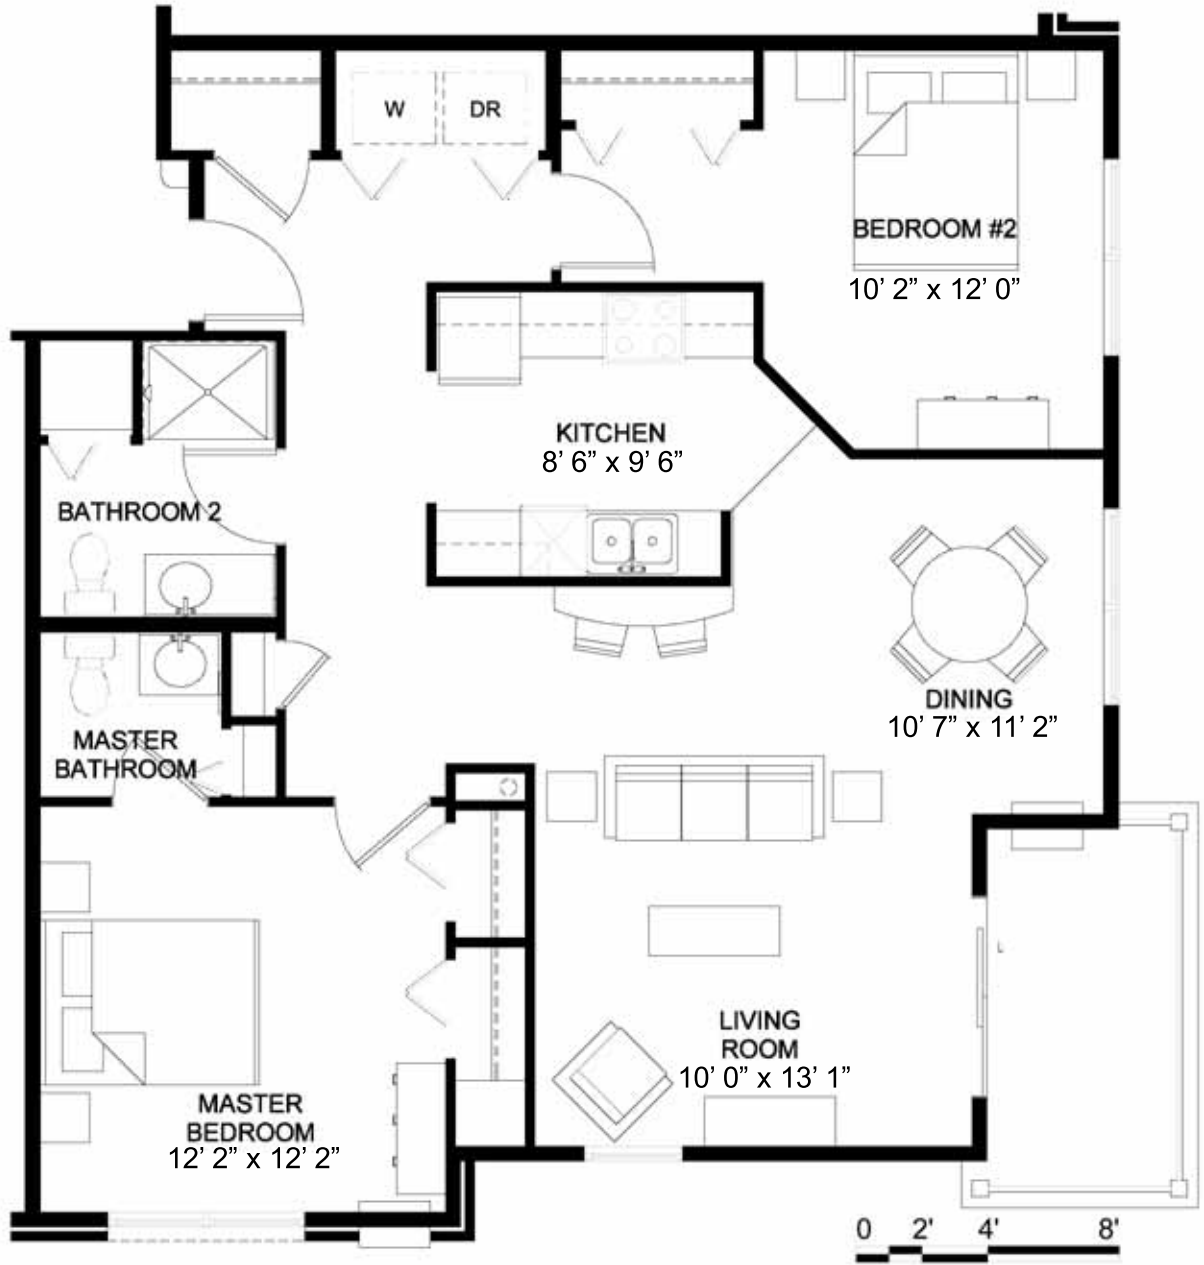

APPLEWOOD III

Apartment Homes for Seniors
3225 Pennsylvania Avenue
Dubuque, IA 52001

Apartment Style B-1

Two Bedrooms with One and 1/2 Baths

1,070 sf

Monthly Rate _____

Apts 110, 210 - With Shower

Apts 310 - With Bathtub