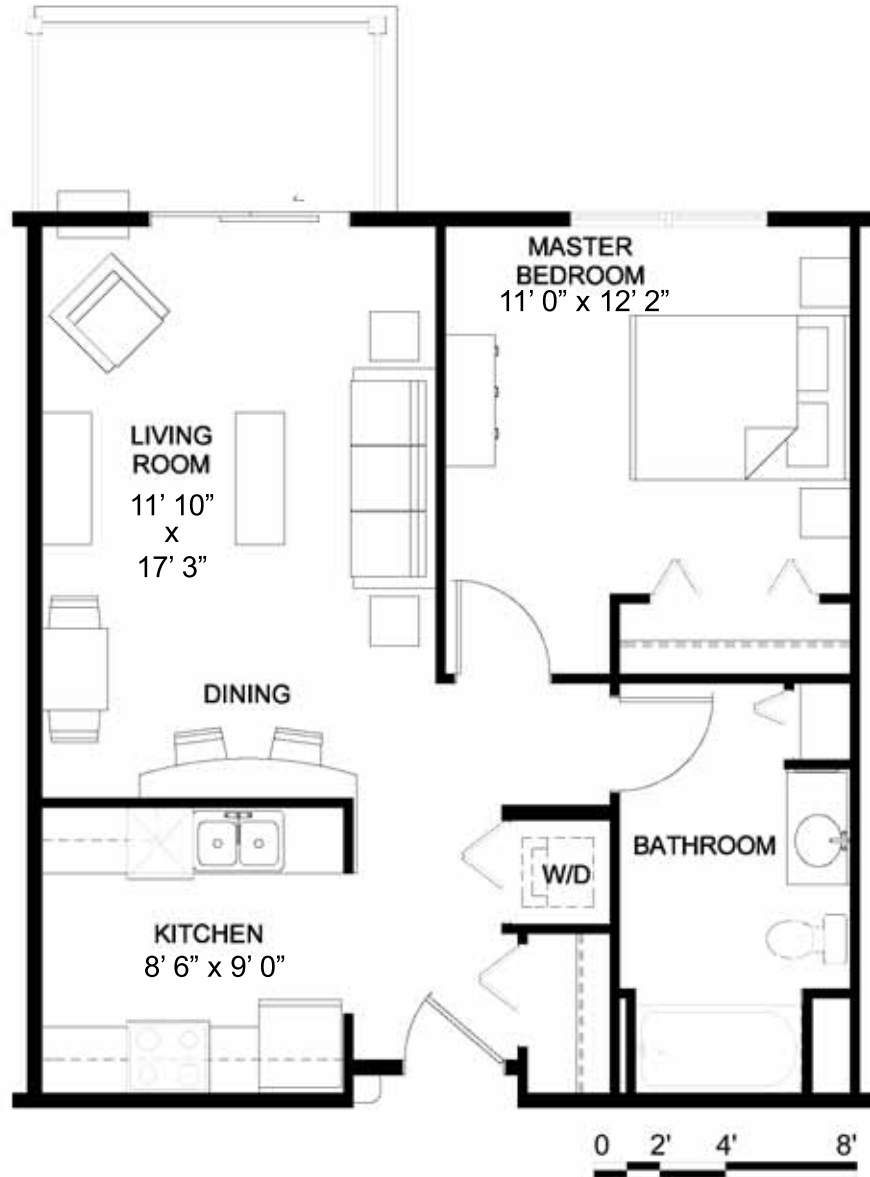

APPLEWOOD III

Apartment Homes for Seniors
3225 Pennsylvania Avenue
Dubuque, IA 52001

Apartment Style D-1

One Bedrooms with One Bath

680 sf

Monthly Rate _____

Apts 103, 109, 203, 206, 209, 303, 306, 309 - With Shower

Apts 105, 205, 305 - With Bathtub