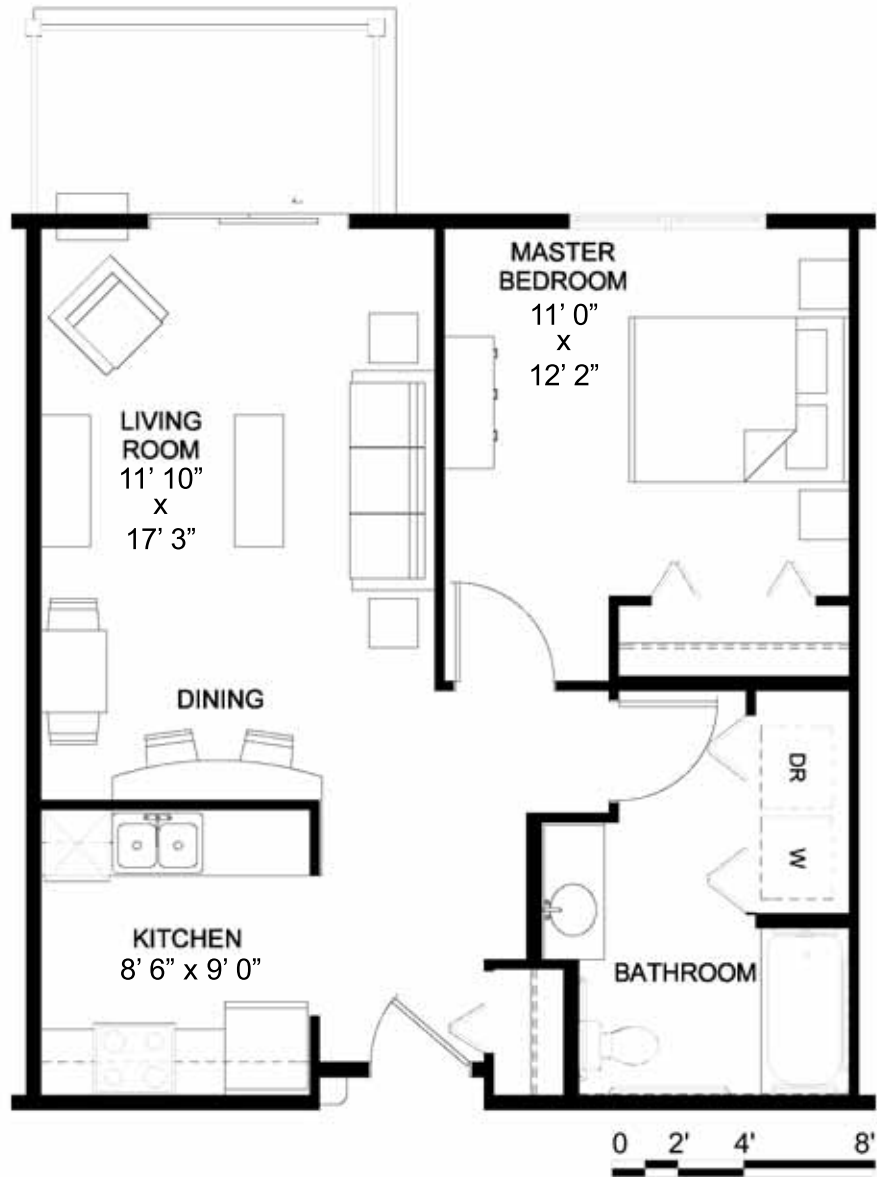

APPLEWOOD III

Apartment Homes for Seniors
3225 Pennsylvania Avenue
Dubuque, IA 52001

Apartment Style D-2

One Bedrooms with One Bath

680 sf

Monthly Rate _____

Apts 108