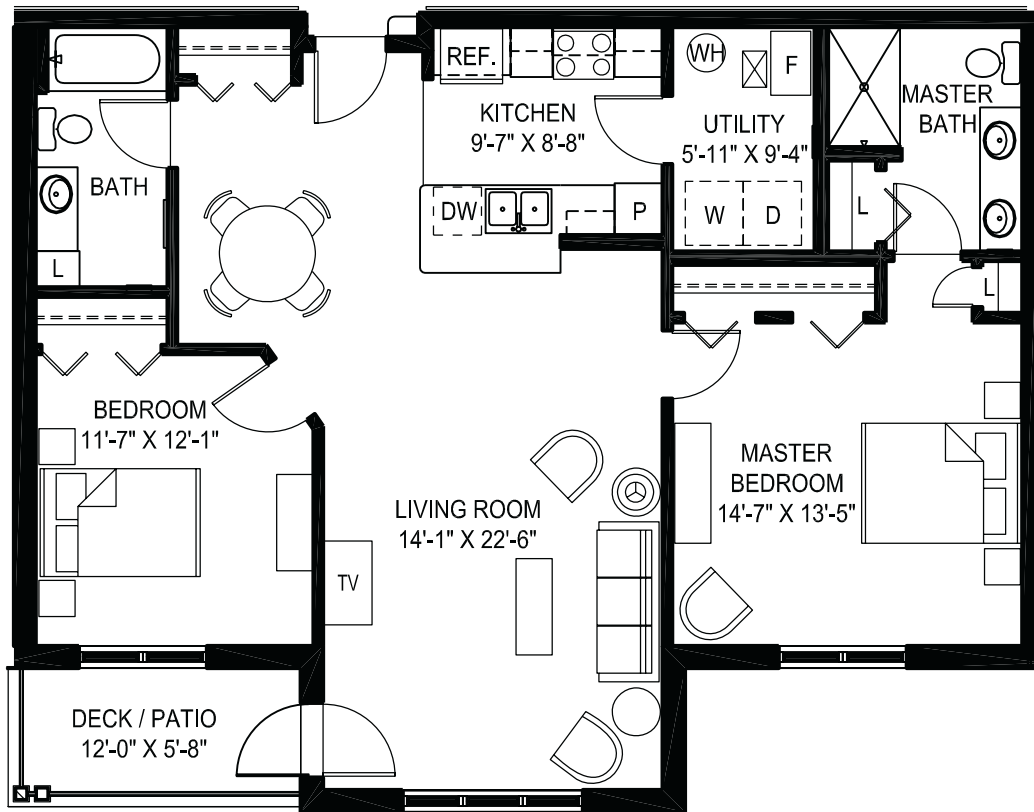

DISTINCTIVE CONDOMINIUMS FOR ADULTS 55 AND BETTER

Condominium Homes for Adults 55 and Better
W129 N6811 Northfield Drive
Menomonee Falls, WI 53051
(414) 541-3900 x-222 ● www.buenavistacondos.net

Condominium Style A

Two Bedroom, Two Bath
1,216 Square Feet