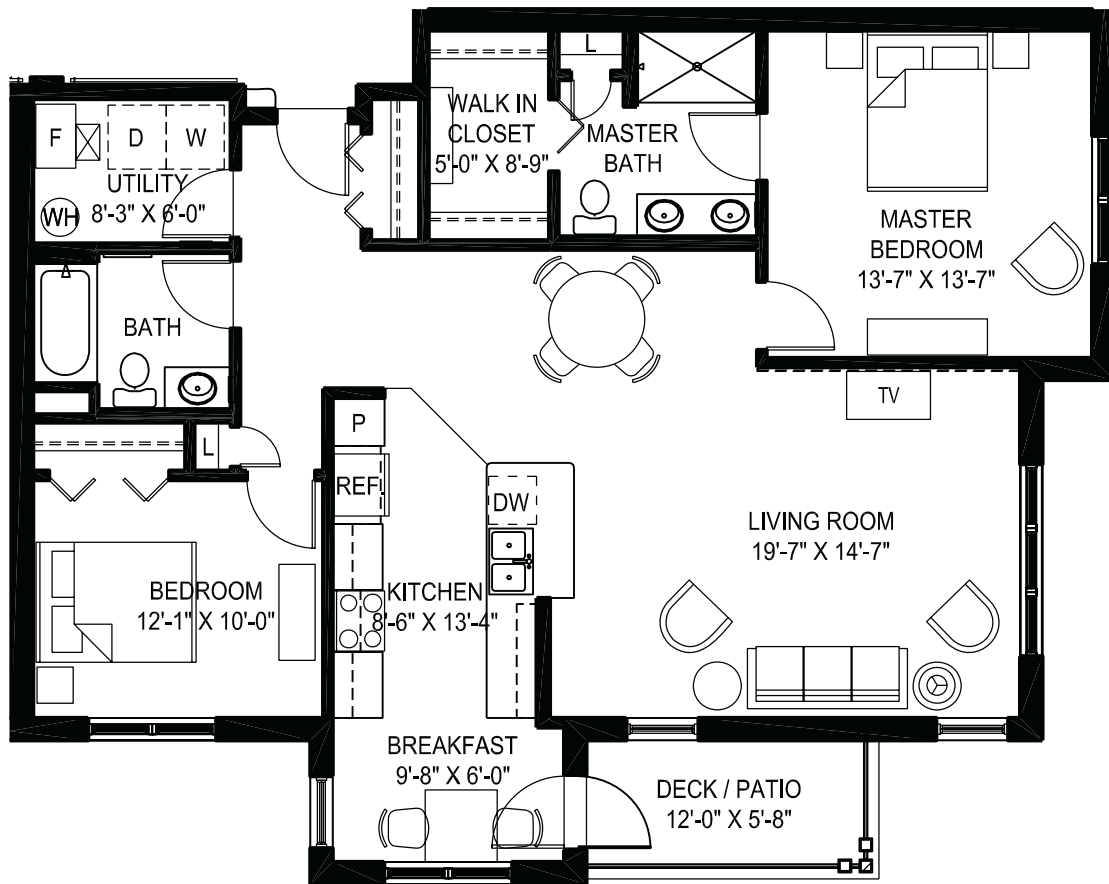

DISTINCTIVE CONDOMINIUMS FOR ADULTS 55 AND BETTER

Condominium Homes for Adults 55 and Better
W129 N6811 Northfield Drive
Menomonee Falls, WI 53051
(414) 541-3900 x-222 ● www.buenavistacondos.net

Condominium Style C

Two Bedroom, Two Bath
1,307 Square Feet