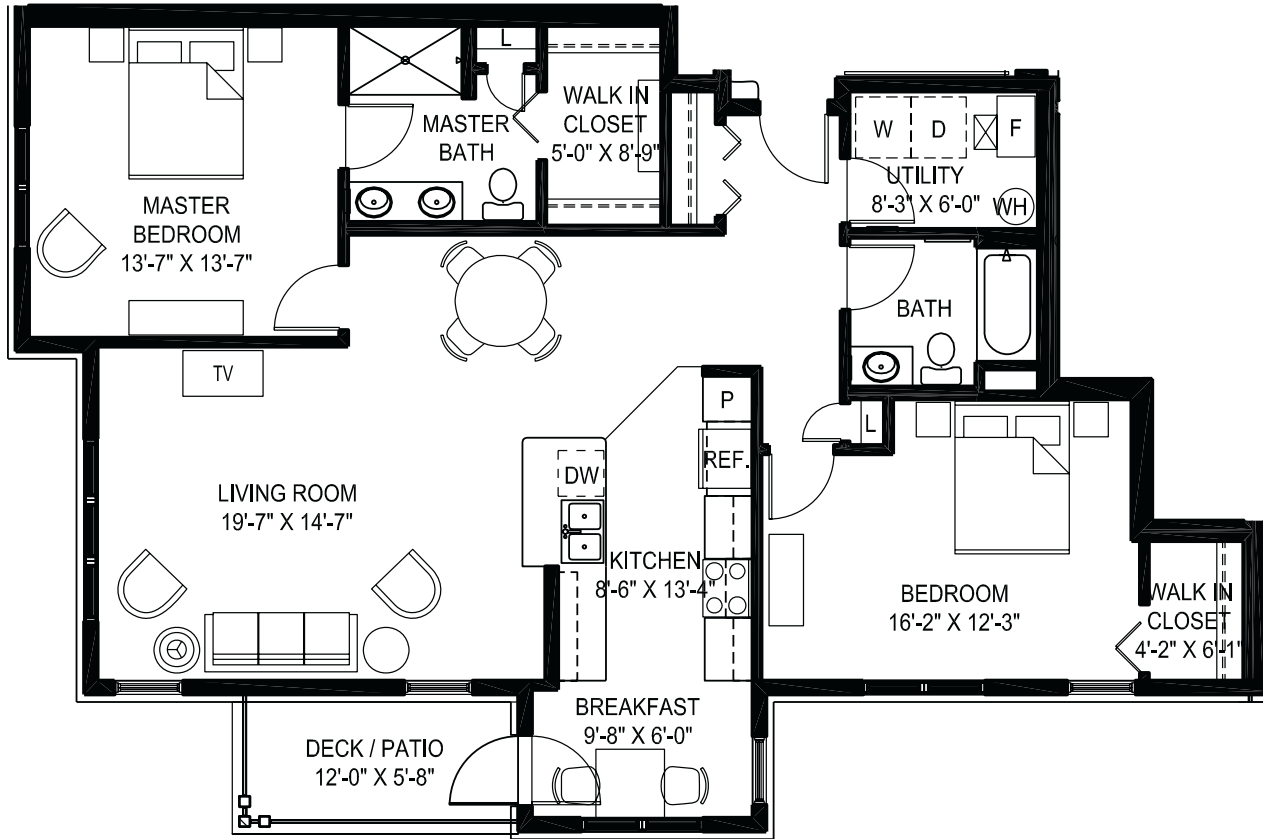

DISTINCTIVE CONDOMINIUMS FOR ADULTS 55 AND BETTER

Condominium Homes for Adults 55 and Better
W129 N6811 Northfield Drive
Menomonee Falls, WI 53051
(414) 541-3900 x-222 ● www.buenavistacondos.net

Condominium Style C1

Two Bedroom, Two Bath
1,396 Square Feet