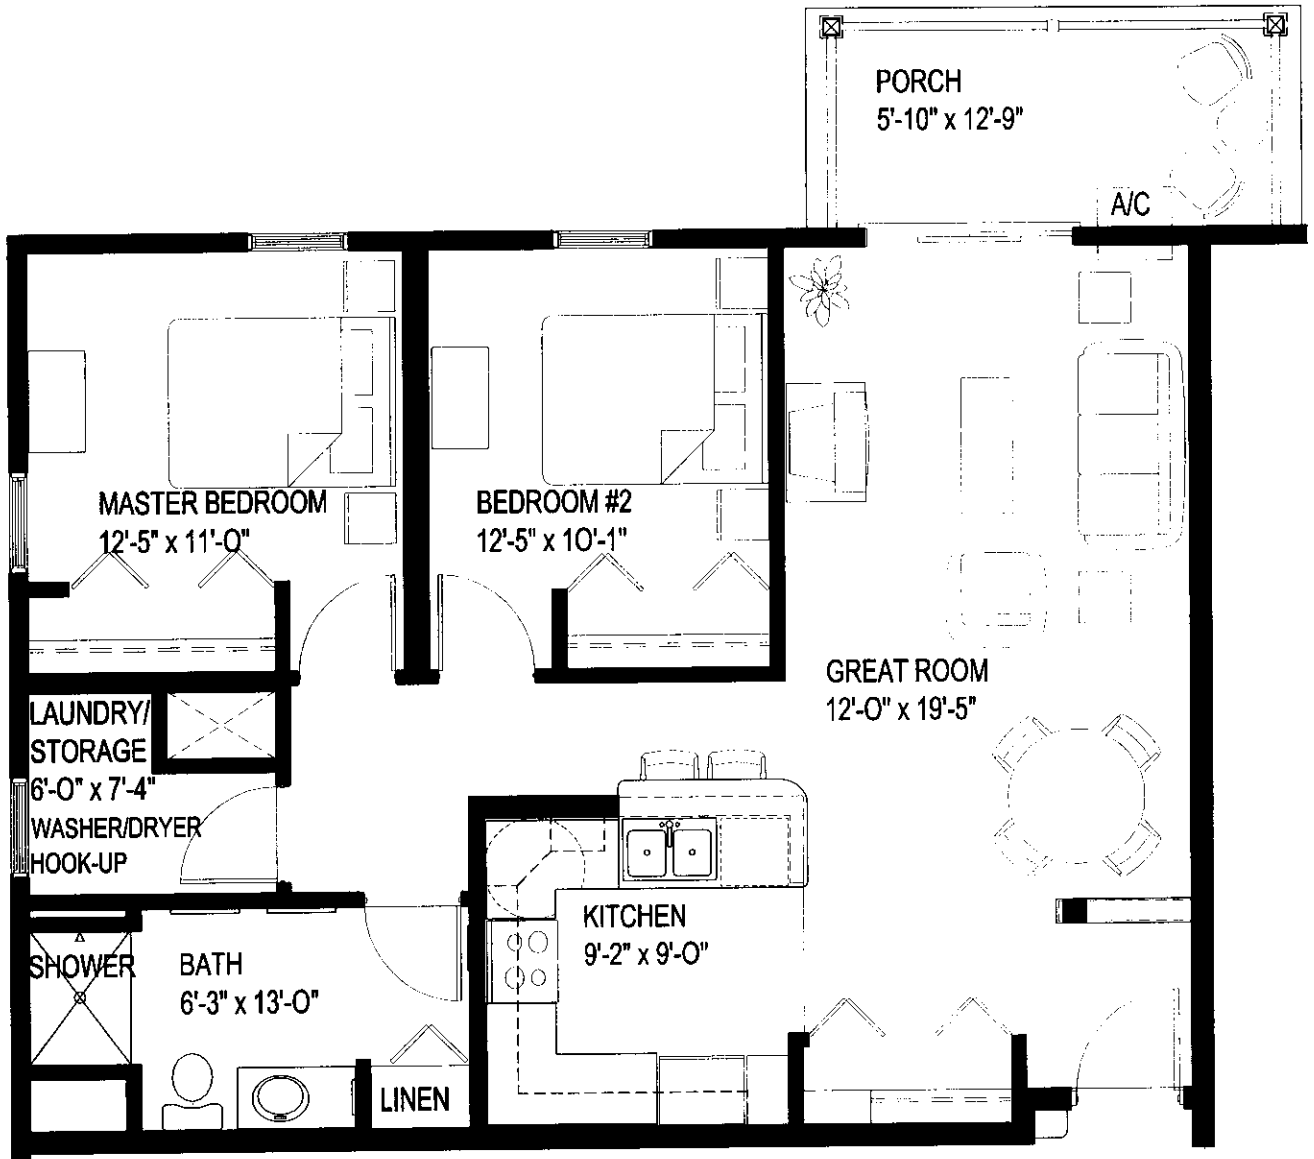

Another quality development by Horizon
www.horizonseniorservices.com
715-241-7601

APARTMENT STYLE A1

Two Bedrooms with One Bath - Shower
945 Square Feet
Monthly Rate _____