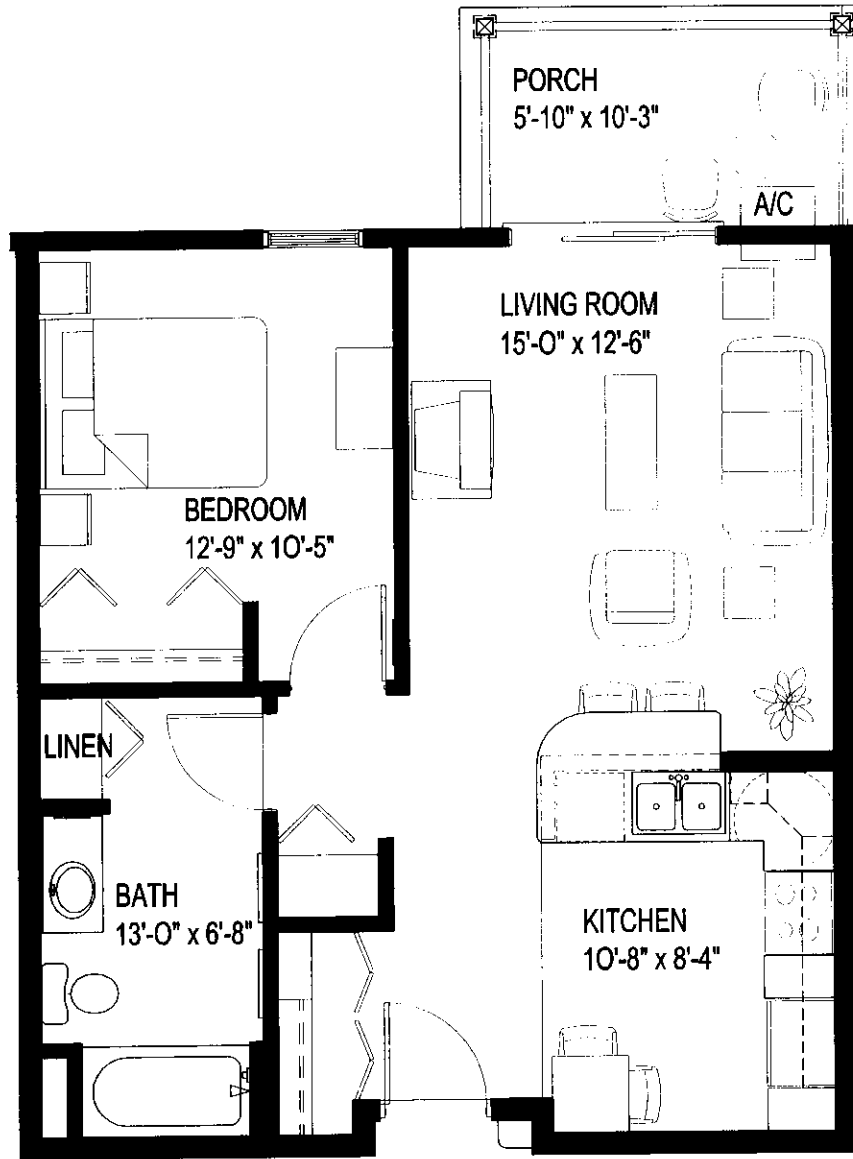

Another quality development by Horizon
www.horizonseniorservices.com

715-241-7601

APARTMENT STYLE D

One Bedroom with One Bath

660 Square Feet

Monthly Rate _____