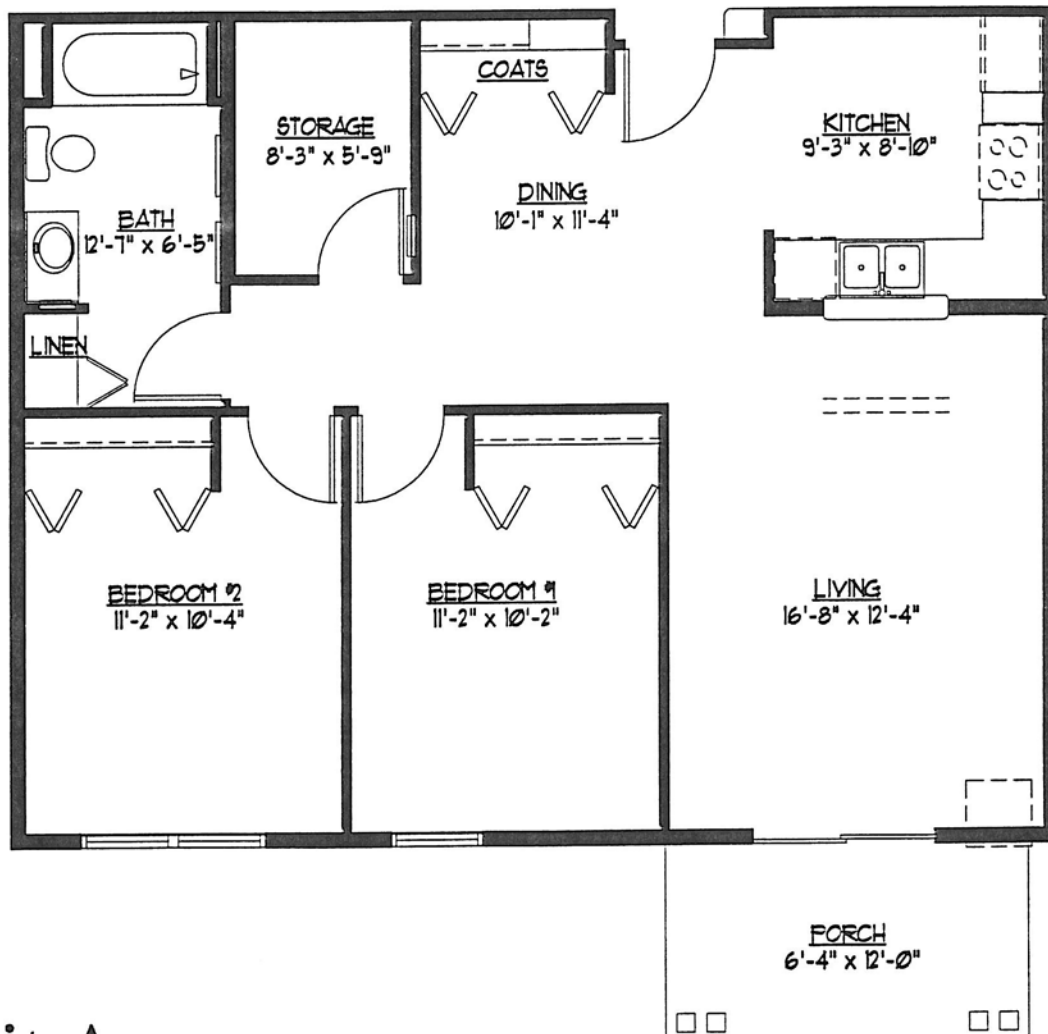

CLARE MEADOWS II SENIOR HOUSING

7760 SOUTH 51ST. STREET
FRANKLIN, WISCONSIN 53132

Unit A

Two Bedrooms with One Bath
925 Square Feet

Similar Units: A4

Note: Some Unit A and Unit A4 apartments also include a washer/dryer hook-up - see overall plans for locations