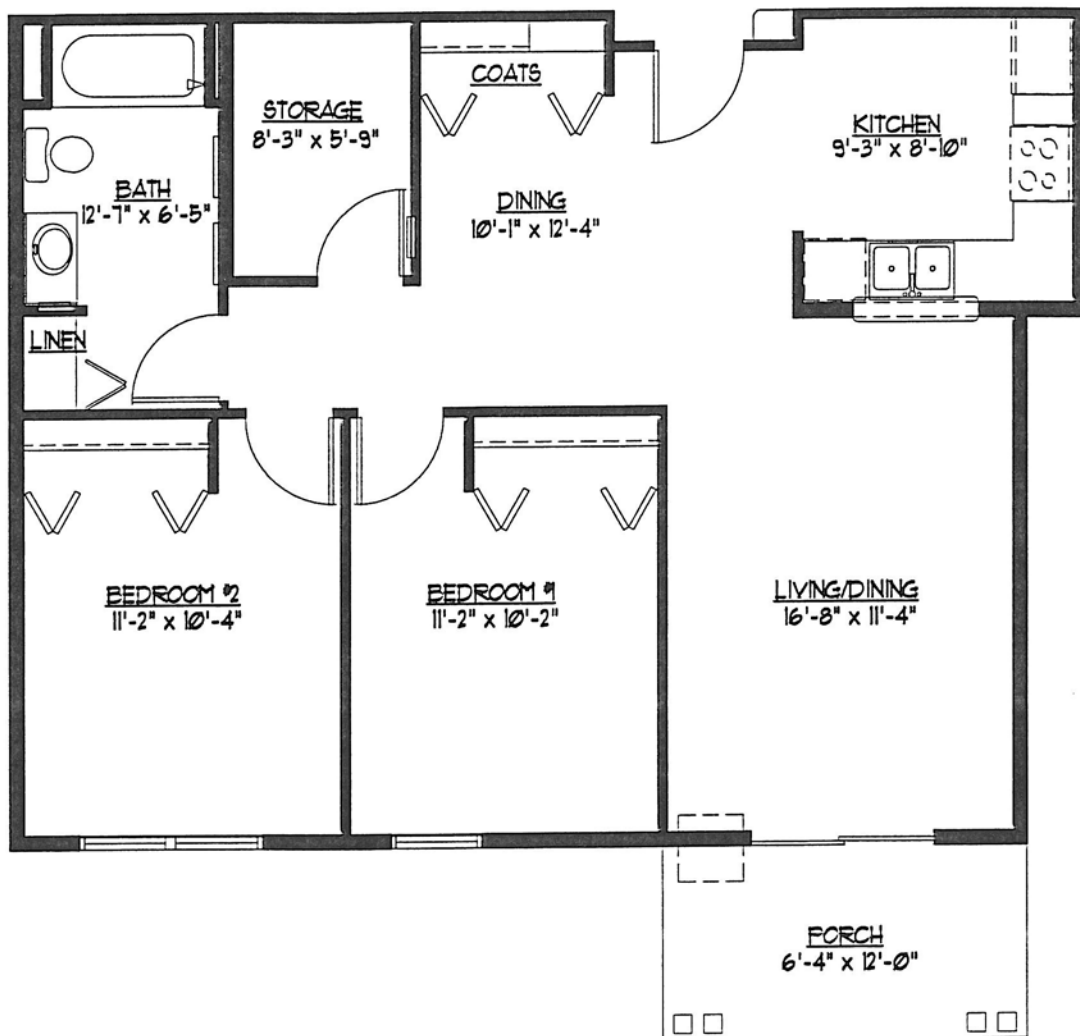

# CLARE MEADOWS II SENIOR HOUSING

7760 SOUTH 51ST. STREET  
FRANKLIN, WISCONSIN 53132

## Unit A2

Two Bedrooms with One Bath  
910 Square Feet