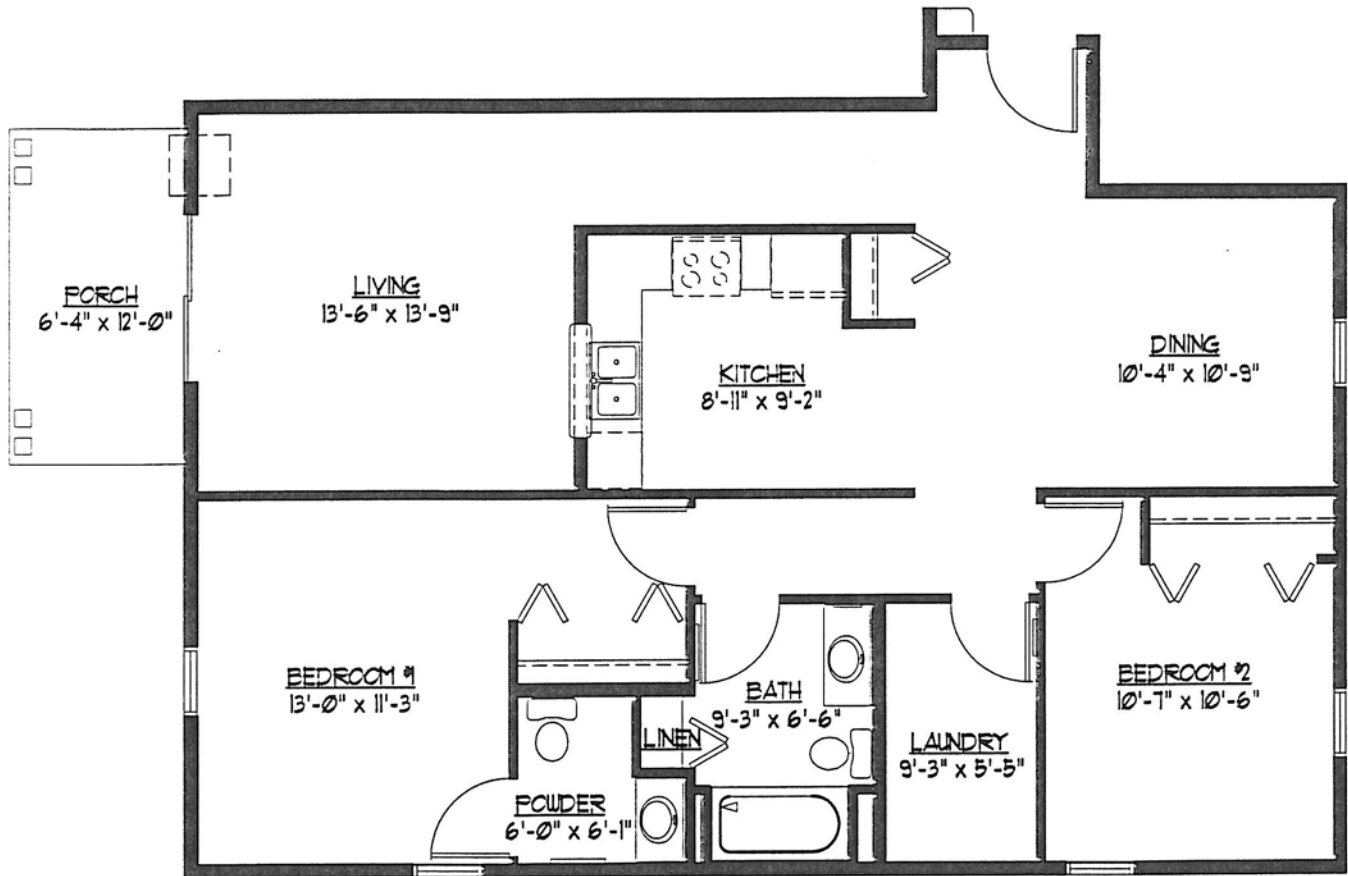

CLARE MEADOWS II SENIOR HOUSING

7760 SOUTH 51ST. STREET
FRANKLIN, WISCONSIN 53132

Unit C

Two Bedrooms with One & One Half Baths
1110 Square Feet