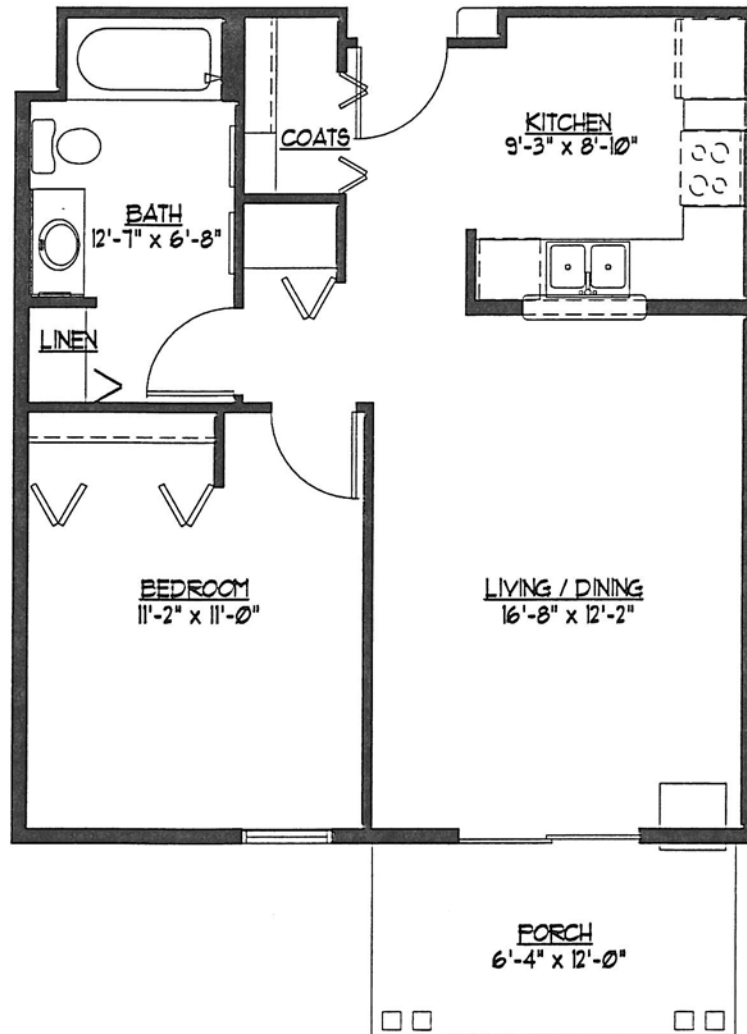

# CLARE MEADOWS II SENIOR HOUSING

7760 SOUTH 51ST. STREET  
FRANKLIN, WISCONSIN 53132

## Unit D

One Bedroom with One Bath  
653 Square Feet

Similar Units: D5