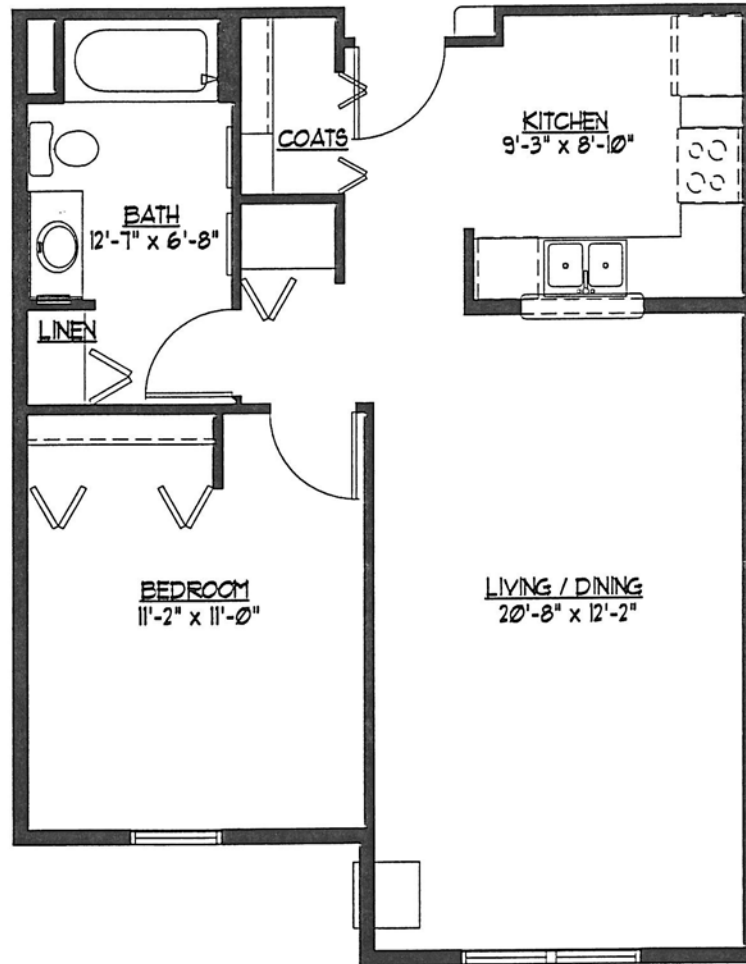

CLARE MEADOWS II SENIOR HOUSING

7760 SOUTH 51ST. STREET
FRANKLIN, WISCONSIN 53132

Unit D1

One Bedroom with One Bath
700 Square Feet