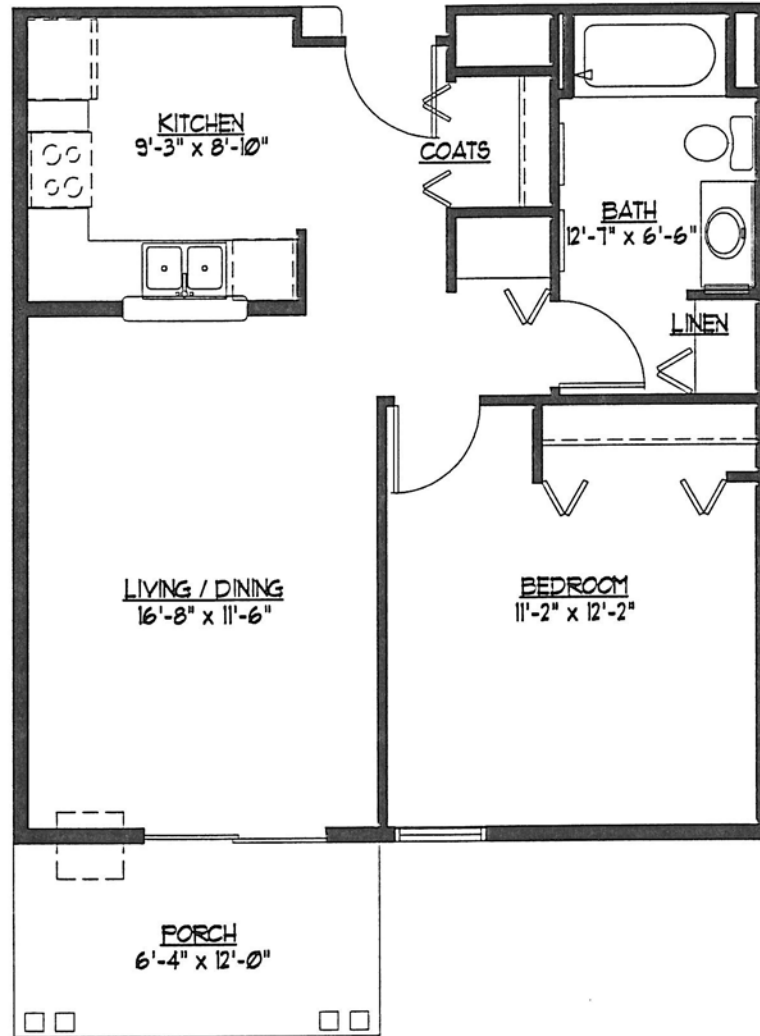

CLARE MEADOWS II SENIOR HOUSING

7760 SOUTH 51ST. STREET
FRANKLIN, WISCONSIN 53132

Unit D2

One Bedroom with One Bath
662 Square Feet