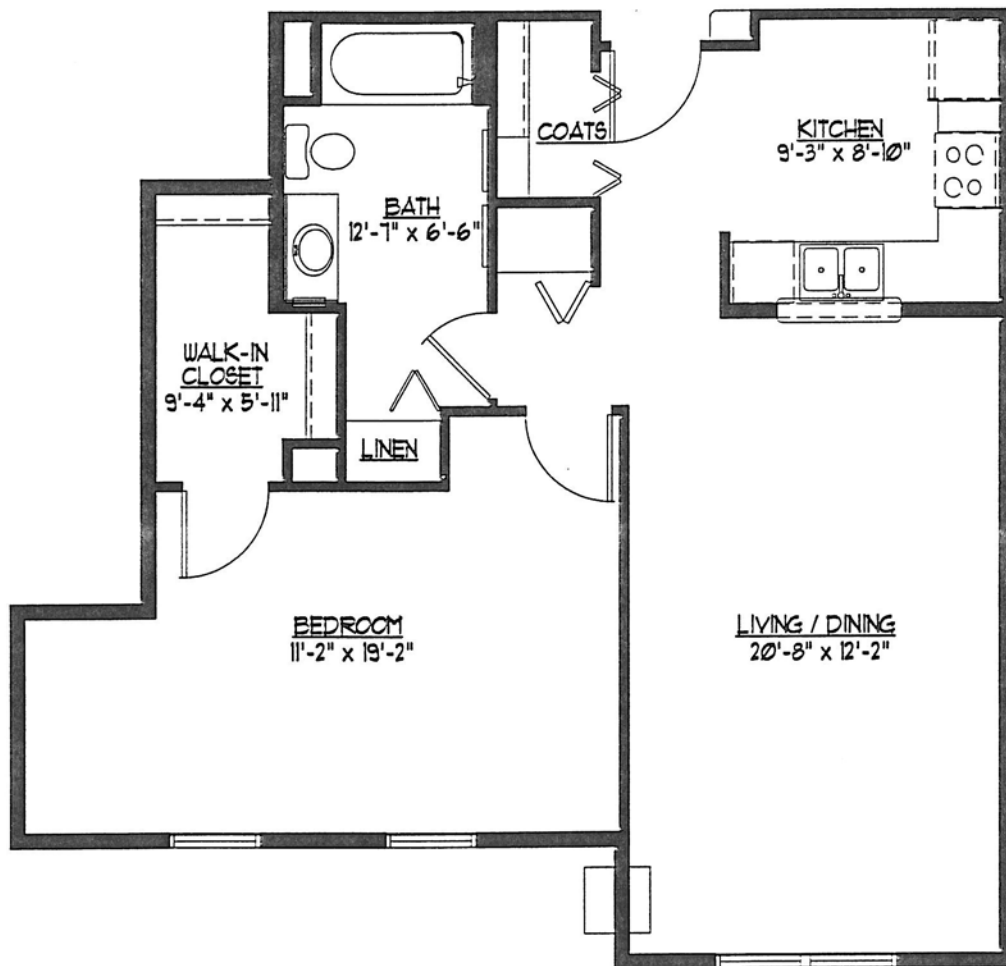

CLARE MEADOWS II SENIOR HOUSING

7760 SOUTH 51ST. STREET
FRANKLIN, WISCONSIN 53132

Unit D3

One Bedroom with One Bath
810 Square Feet