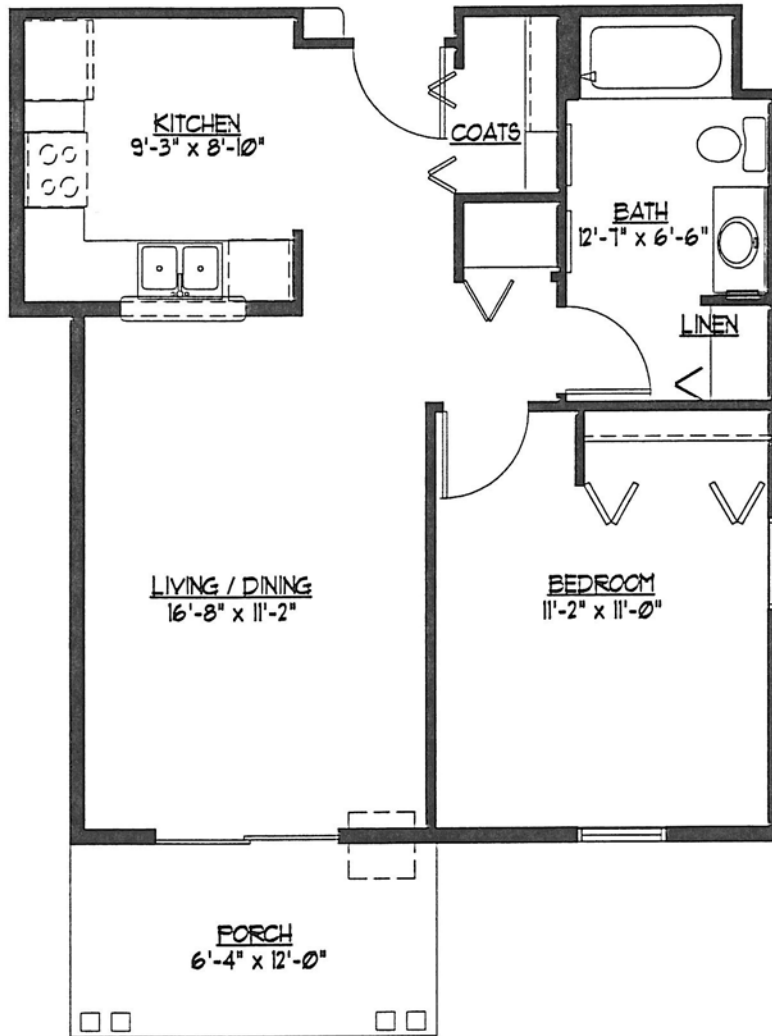

CLARE MEADOWS II SENIOR HOUSING

7760 SOUTH 51ST. STREET
FRANKLIN, WISCONSIN 53132

Unit D4

One Bedroom with One Bath
645 Square Feet