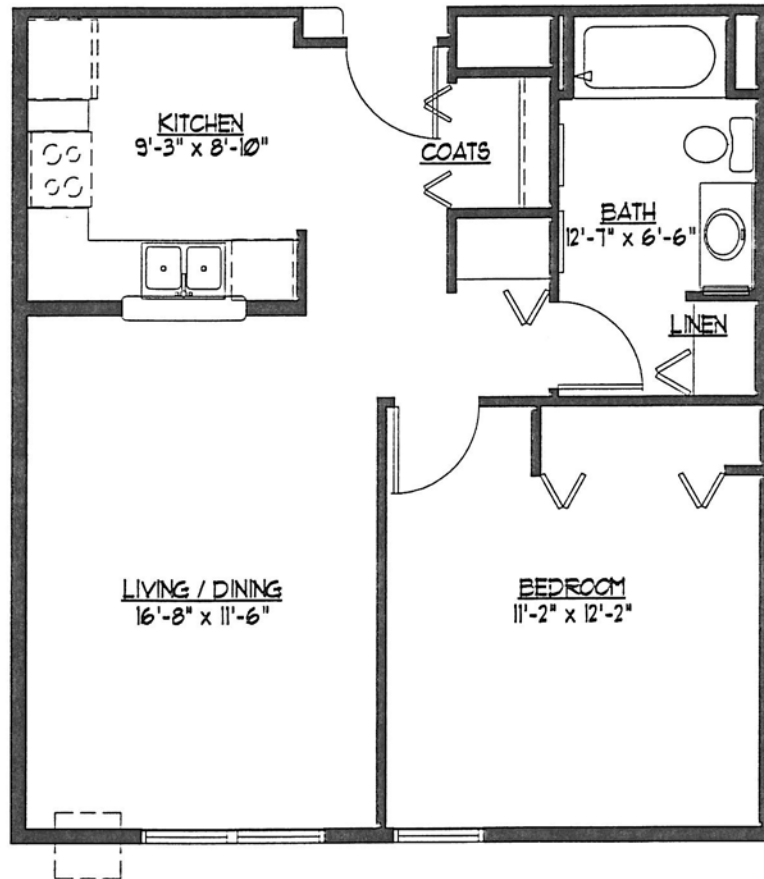

CLARE MEADOWS II SENIOR HOUSING

7760 SOUTH 51ST. STREET
FRANKLIN, WISCONSIN 53132

Unit D6

One Bedroom with One Bath
662 Square Feet