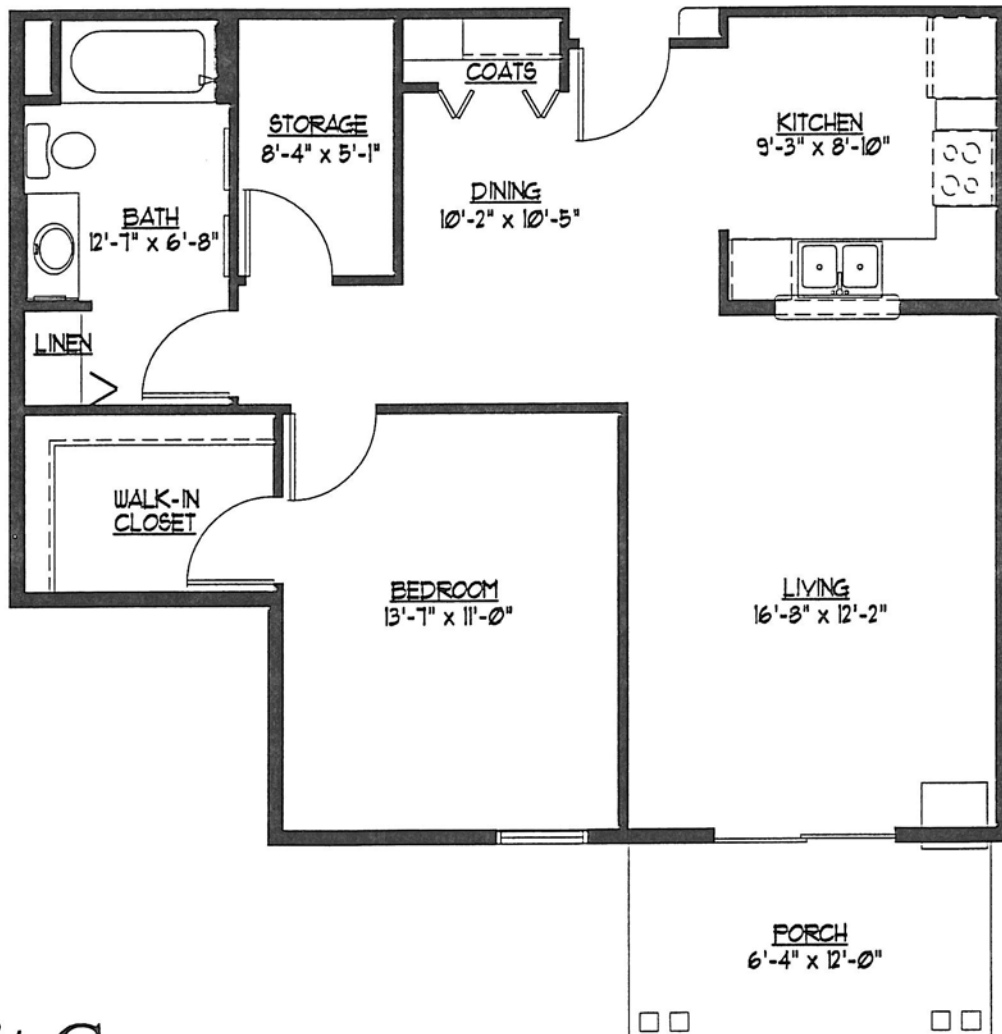

CLARE MEADOWS II SENIOR HOUSING

7760 SOUTH 51ST. STREET
FRANKLIN, WISCONSIN 53132

Unit G

One Bedroom with One Bath
815 Square Feet