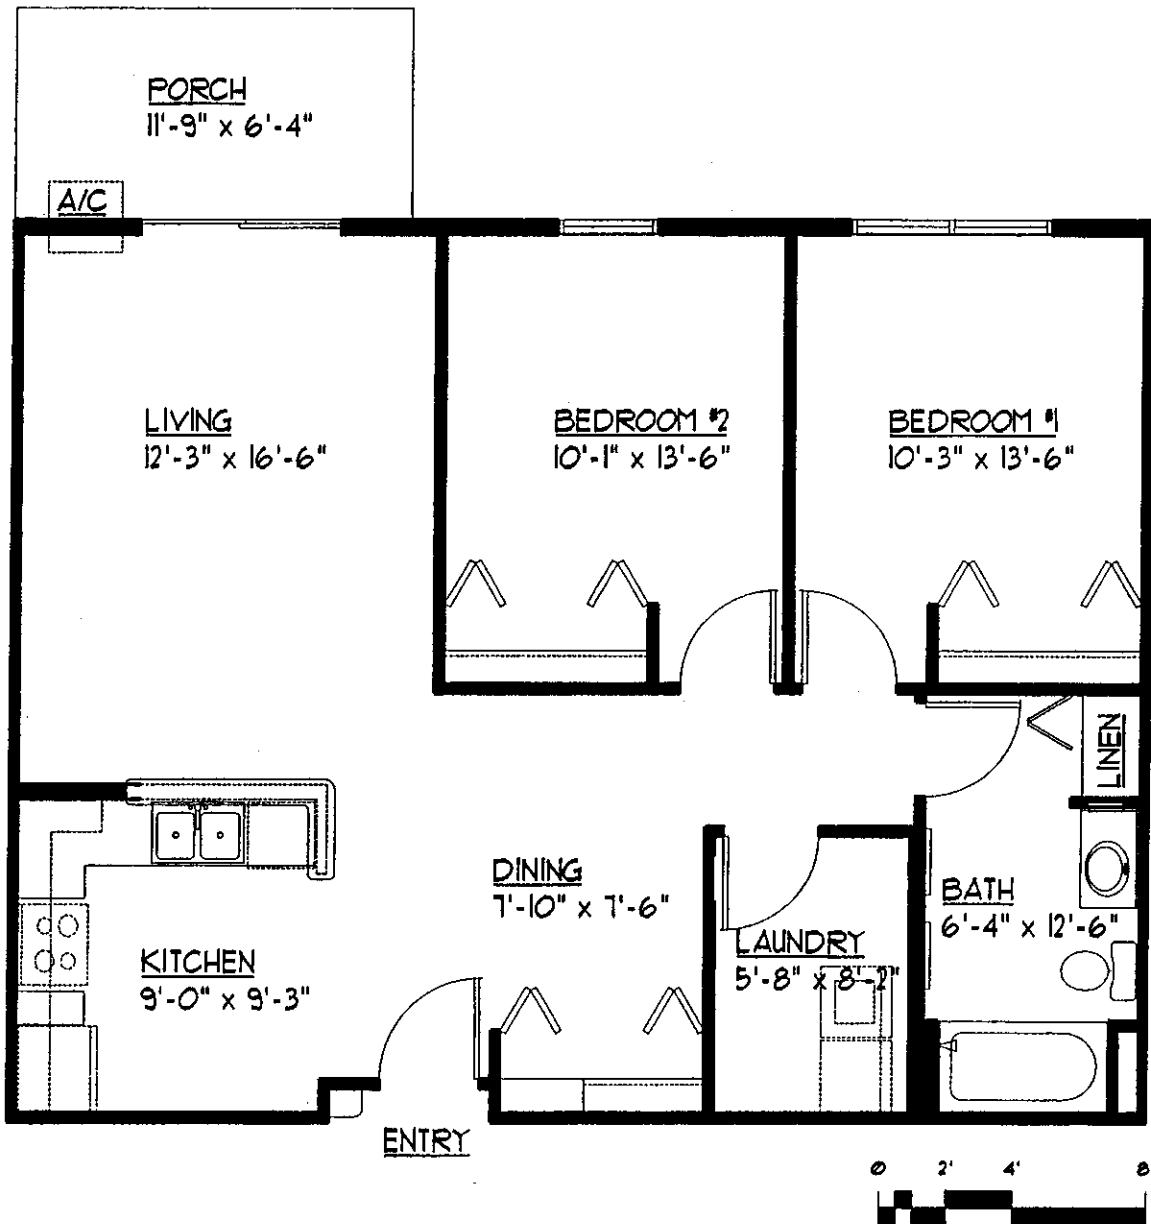

Apartment Homes for Seniors
 3904 Prairie Hill Lane, Greenfield, WI 53228
 (414) 541-0000

UNIT A

Two Bedrooms with One Bath
 930 Square Feet
 Monthly Rate _____