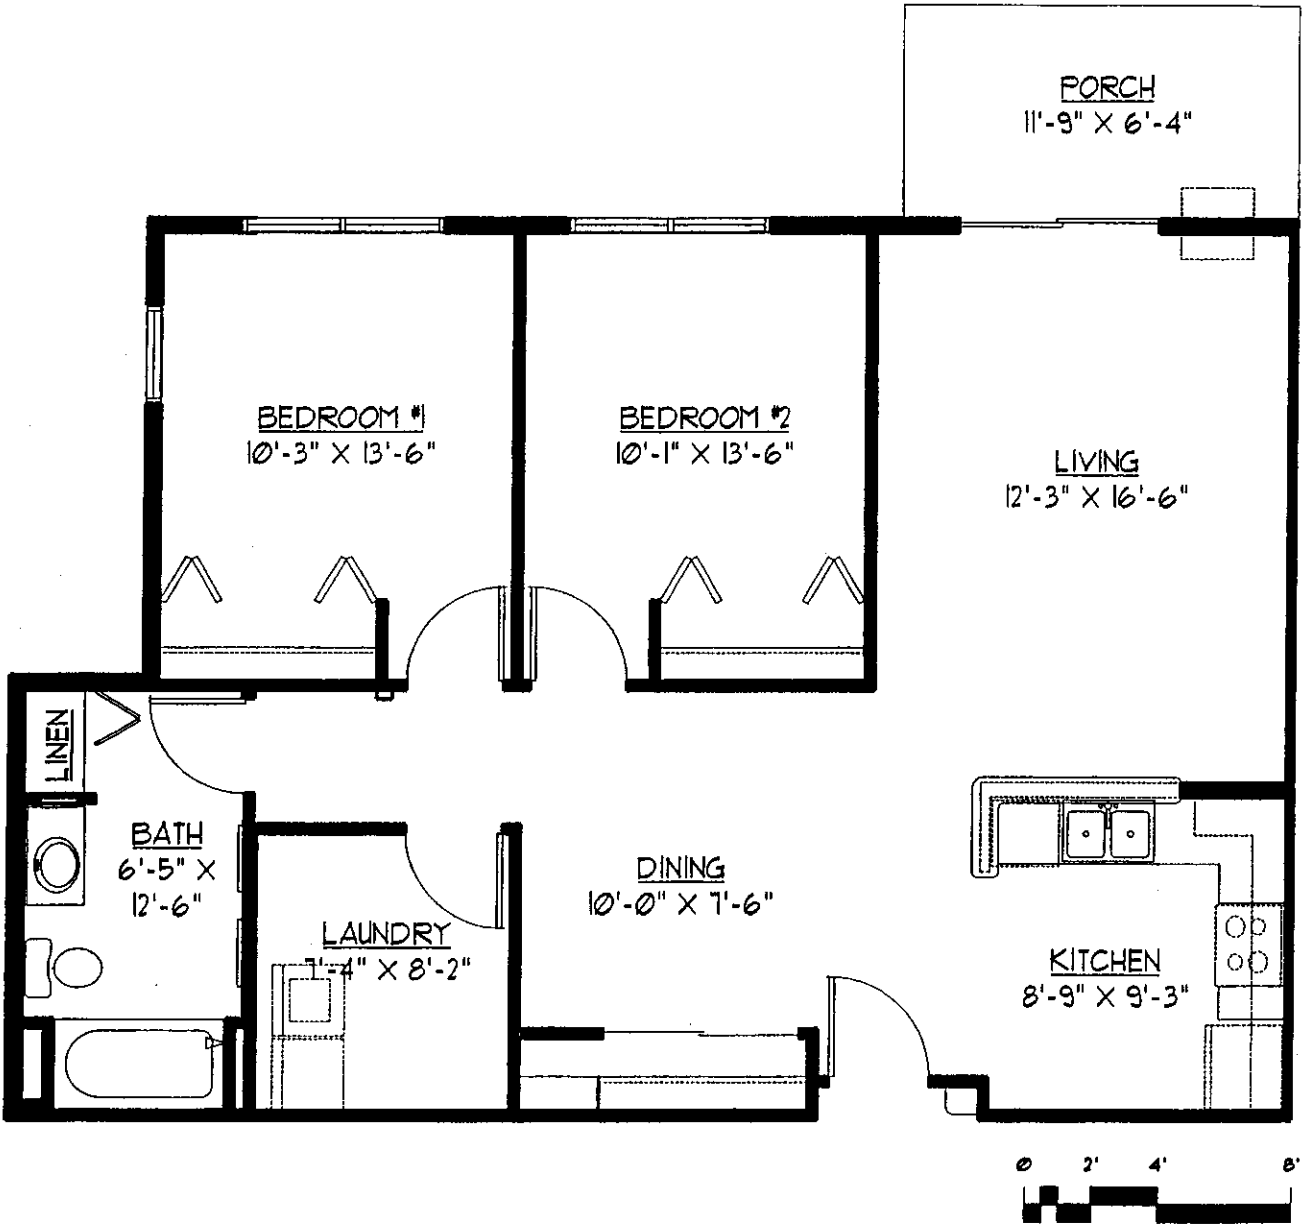

Apartment Homes for Seniors
3904 Prairie Hill Lane, Greenfield, WI 53228
(414) 541-0000

UNIT A3

Two Bedrooms with One Bath
970 Square Feet
Monthly Rate _____