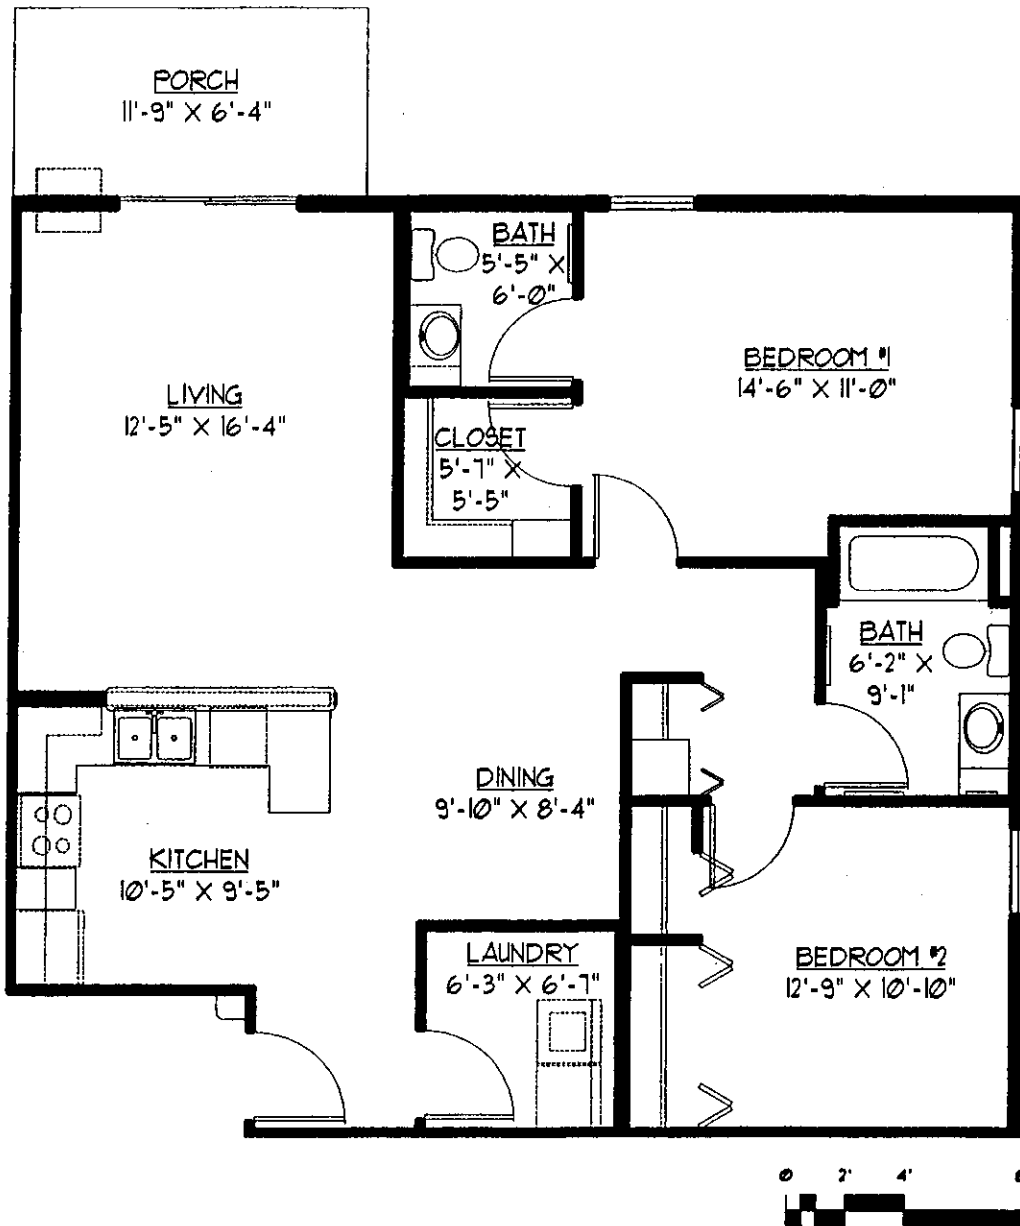

CREST VIEW

AT WOODLAND RIDGE

Apartment Homes for Seniors
 3904 Prairie Hill Lane, Greenfield, WI 53228
 (414) 541-0000

UNIT C

Two Bedrooms with One and One Half Baths
 1060 Square Feet
 Monthly Rate _____