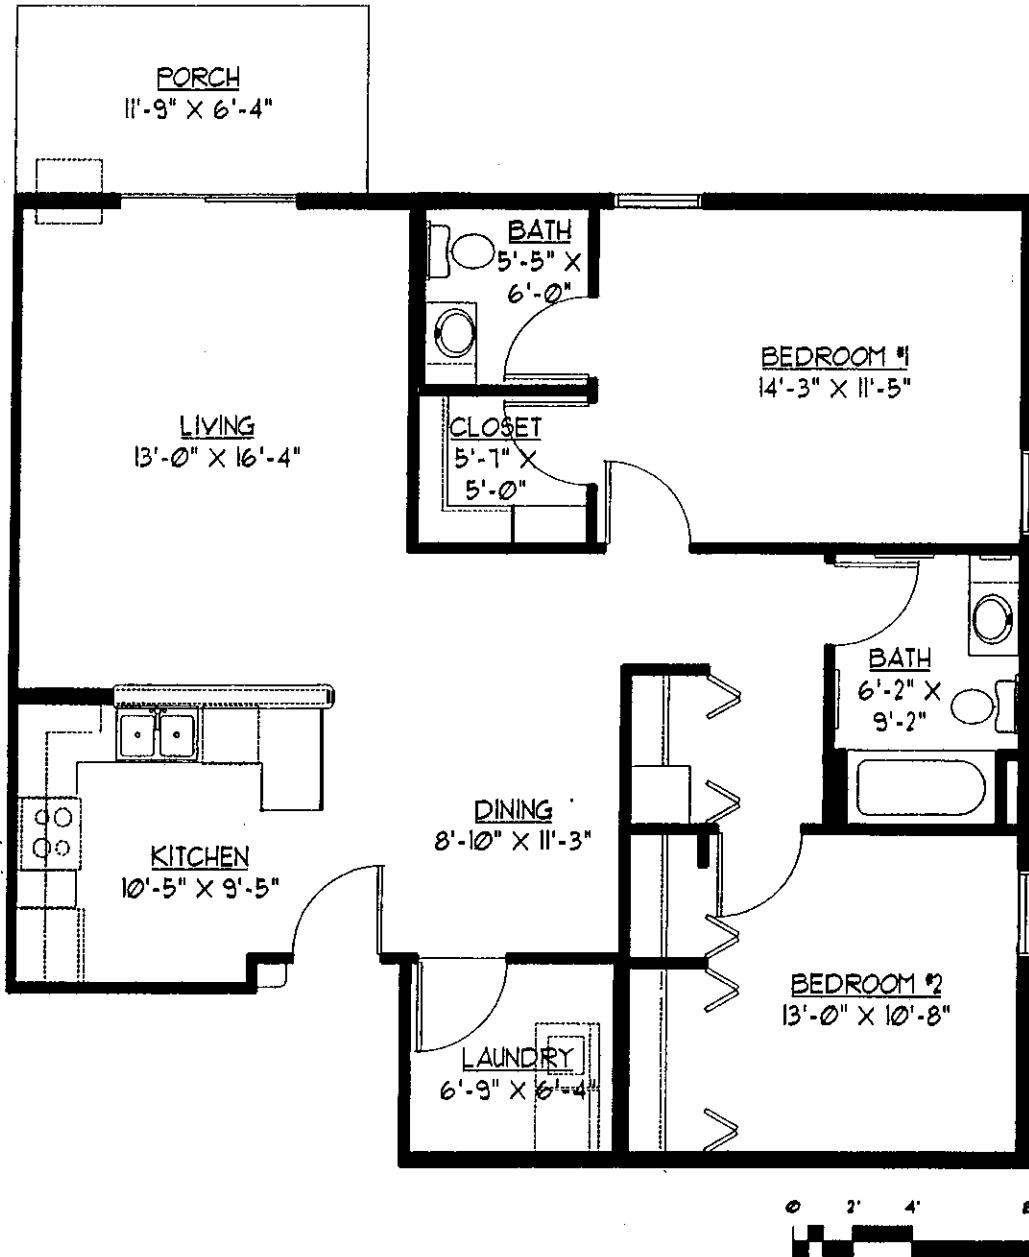

CREST VIEW
AT WOODLAND RIDGE

Apartment Homes for Seniors
3904 Prairie Hill Lane, Greenfield, WI 53228
(414) 541-0000

UNIT C1

Two Bedrooms with One and One Half Baths
1060 Square Feet
Monthly Rate _____