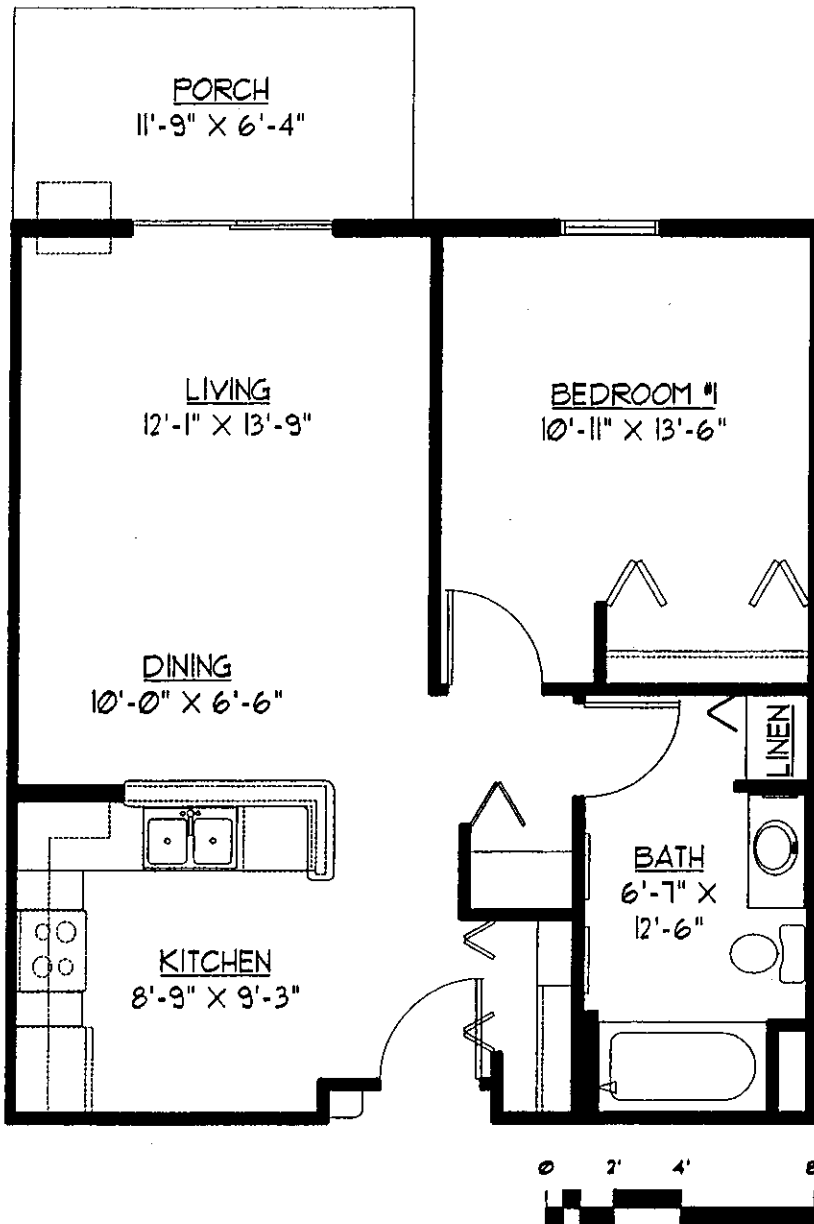

## UNIT D

One Bedroom with One Bath

660 Square Feet

Monthly Rate \_\_\_\_\_