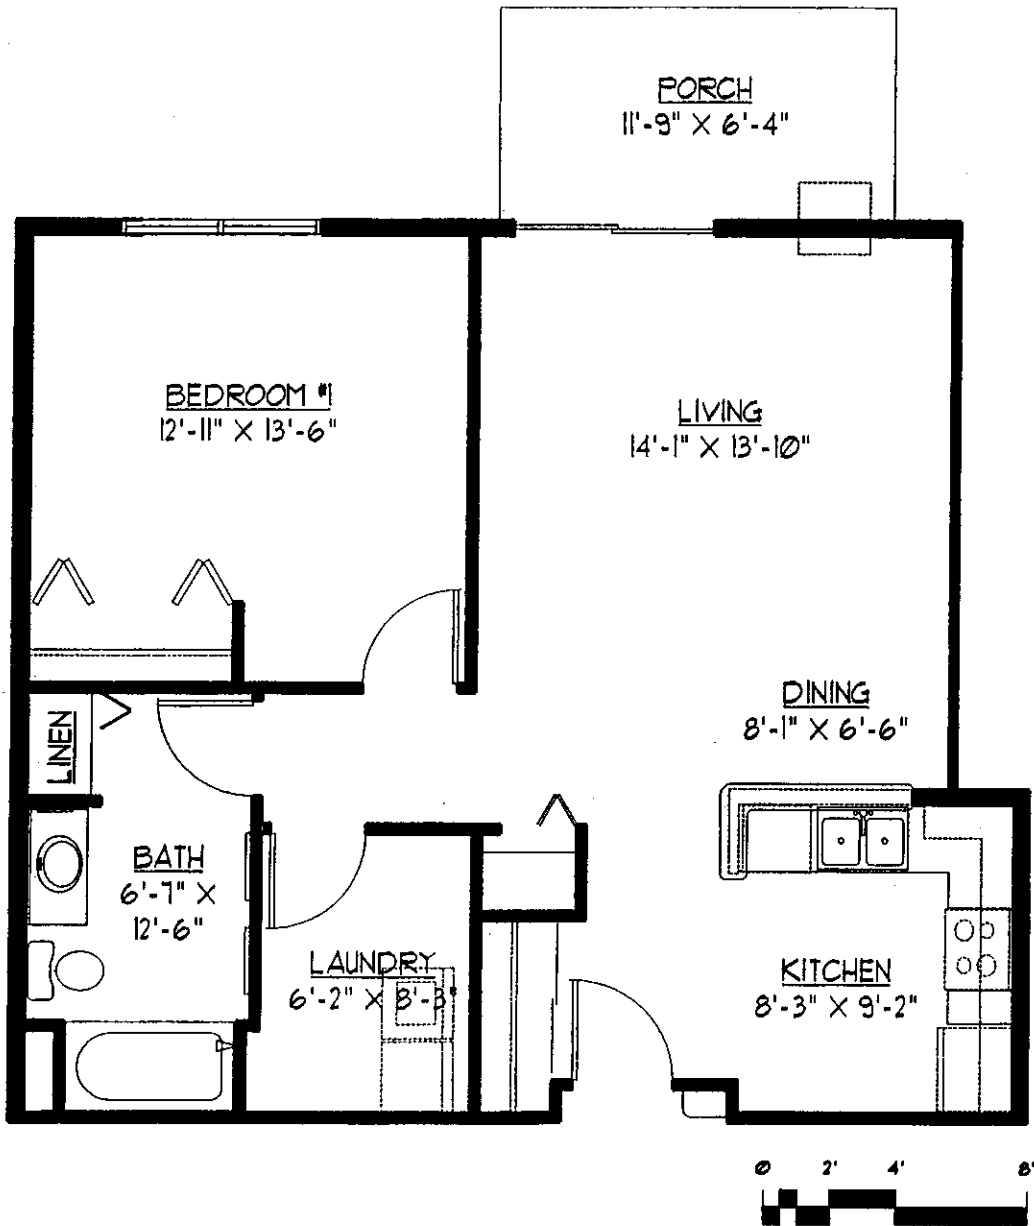

## UNIT D3

One Bedroom with One Bath  
784 Square Feet  
Monthly Rate \_\_\_\_\_