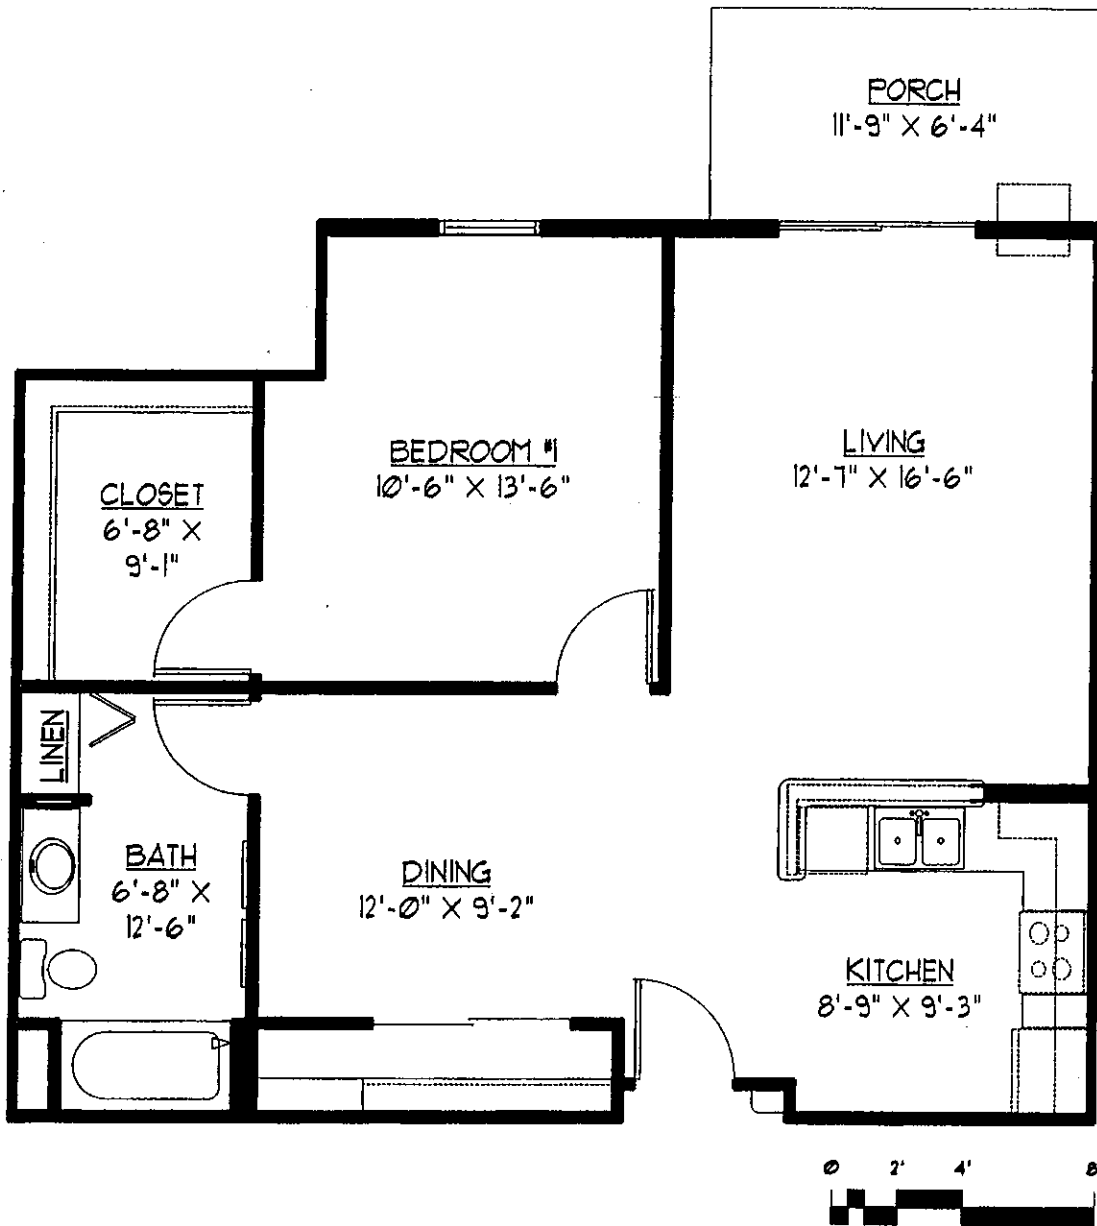

CREST VIEW
AT WOODLAND RIDGE

Apartment Homes for Seniors
3904 Prairie Hill Lane, Greenfield, WI 53228
(414) 541-0000

UNIT G

One Bedroom with One Bath
845 Square Feet
Monthly Rate _____