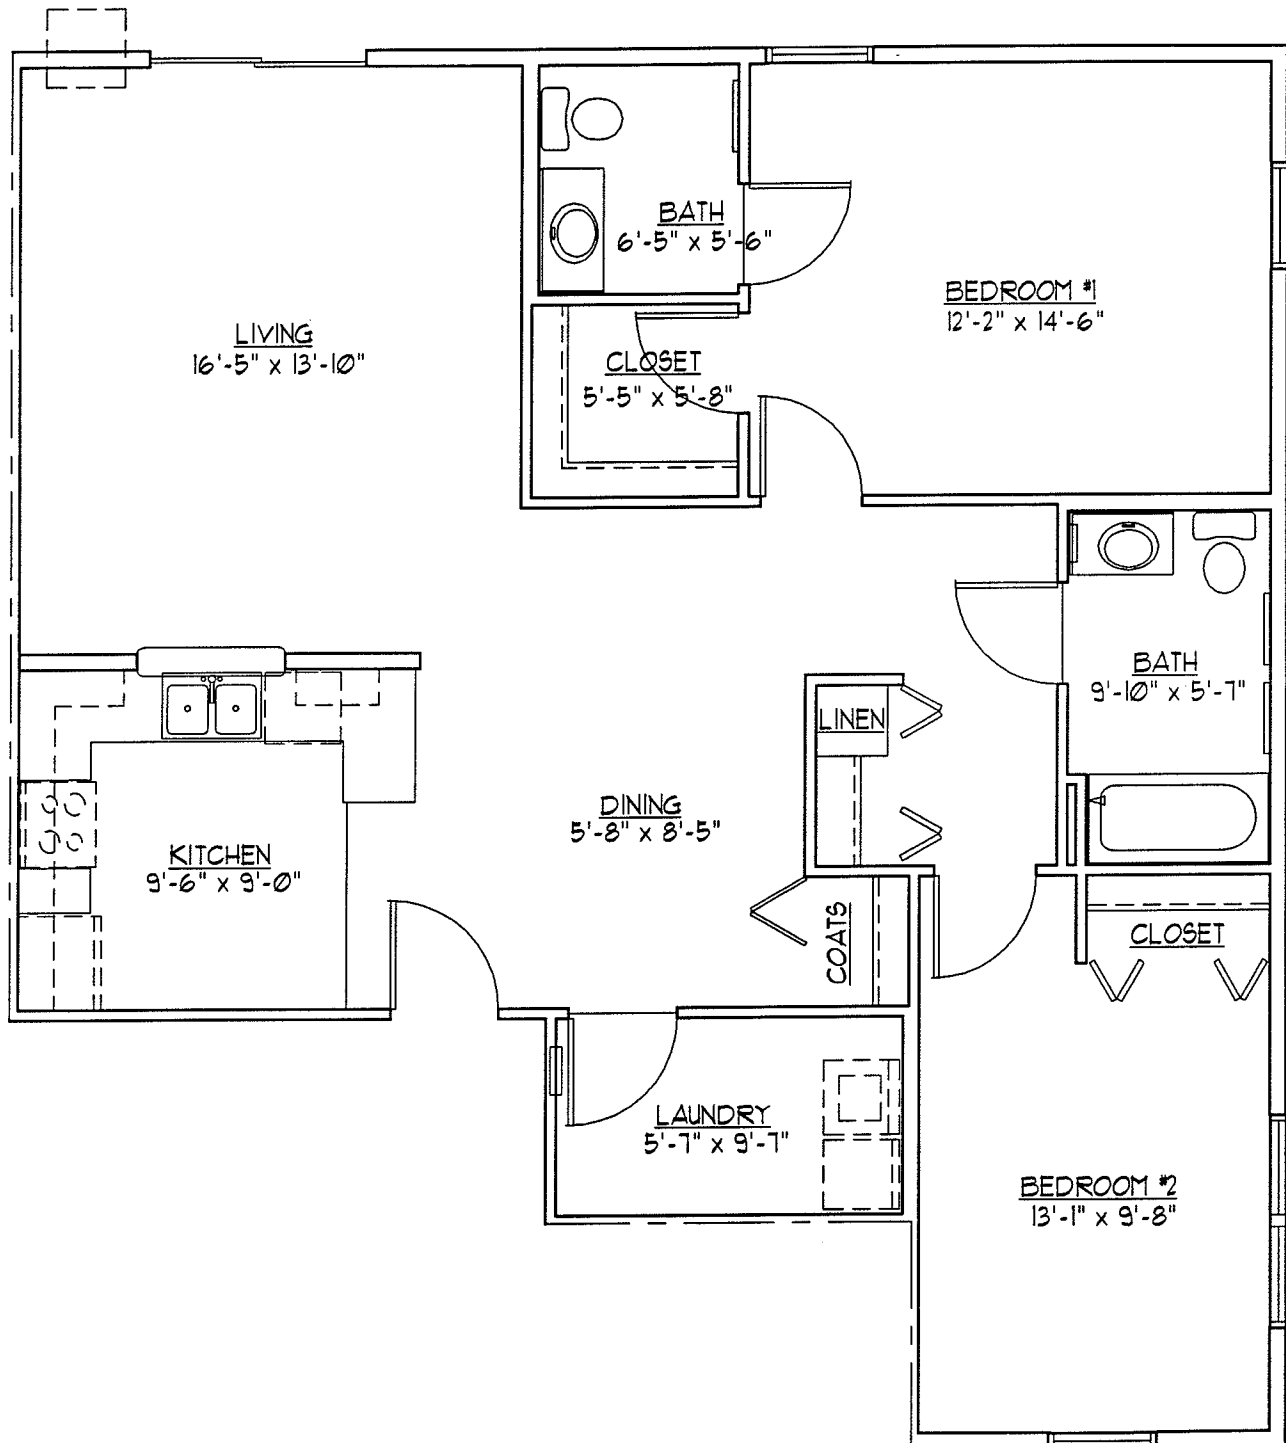

FRANCIS MEADOWS UNIT C

**TWO BEDROOMS/ ONE & ONE-HALF BATHS
1147 SQUARE FEET**