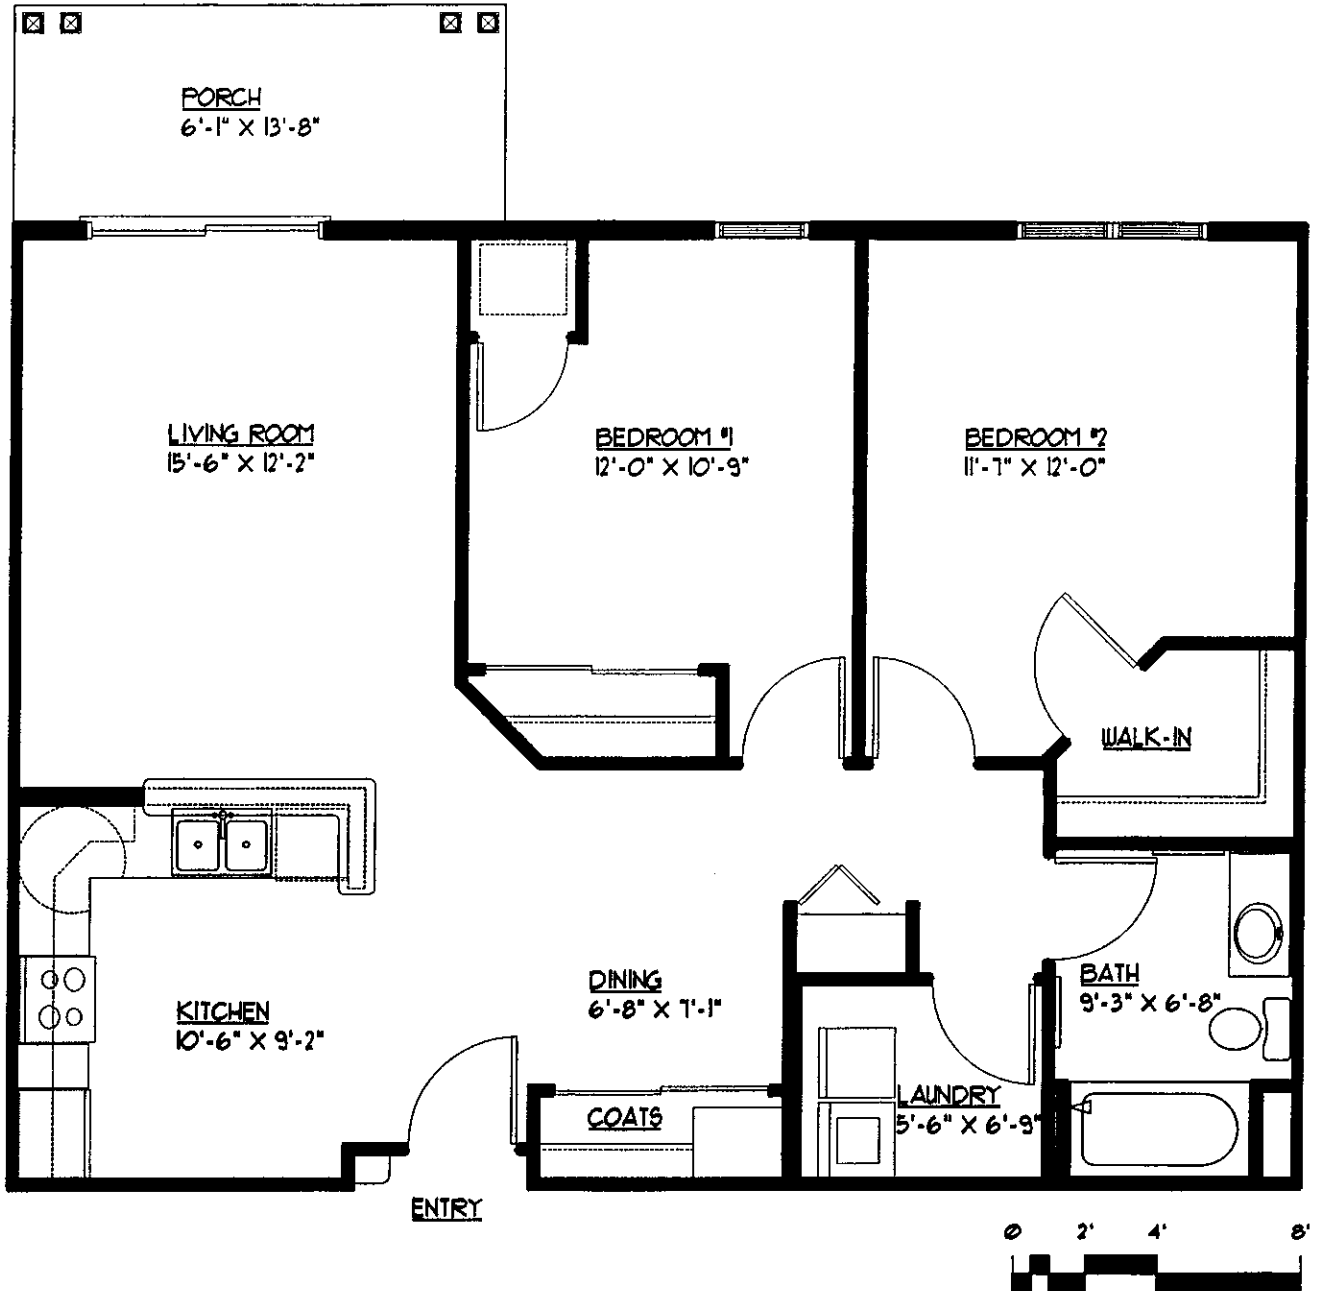

HIGH GROVE
AT WOODLAND RIDGE

Apartment Homes for Seniors
3940 Prairie Hill Lane, Greenfield, WI 53228
(414) 541-3333

UNIT A

Two Bedrooms with One Bath
980 Square Feet
Monthly Rate _____