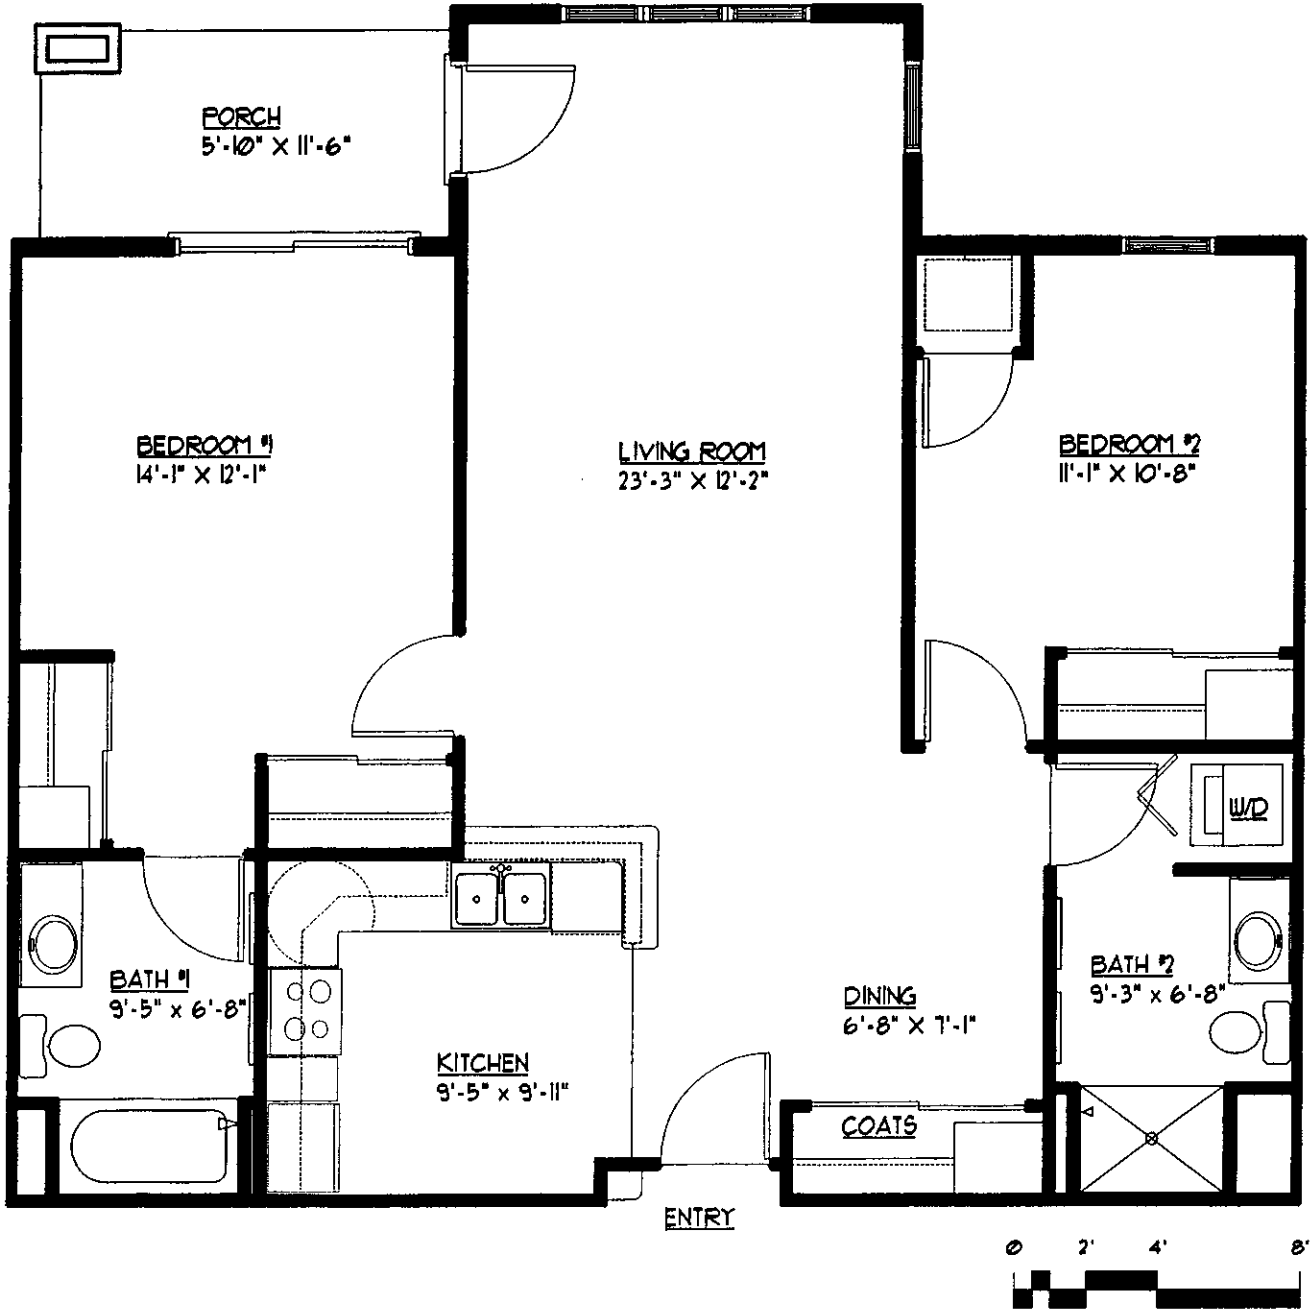

HIGH GROVE
AT WOODLAND RIDGE

Apartment Homes for Seniors
 3940 Prairie Hill Lane, Greenfield, WI 53228
 (414) 541-3333

UNIT A7

Two Bedrooms with One & 3/4 Baths
 1065 Square Feet
 Monthly Rate _____