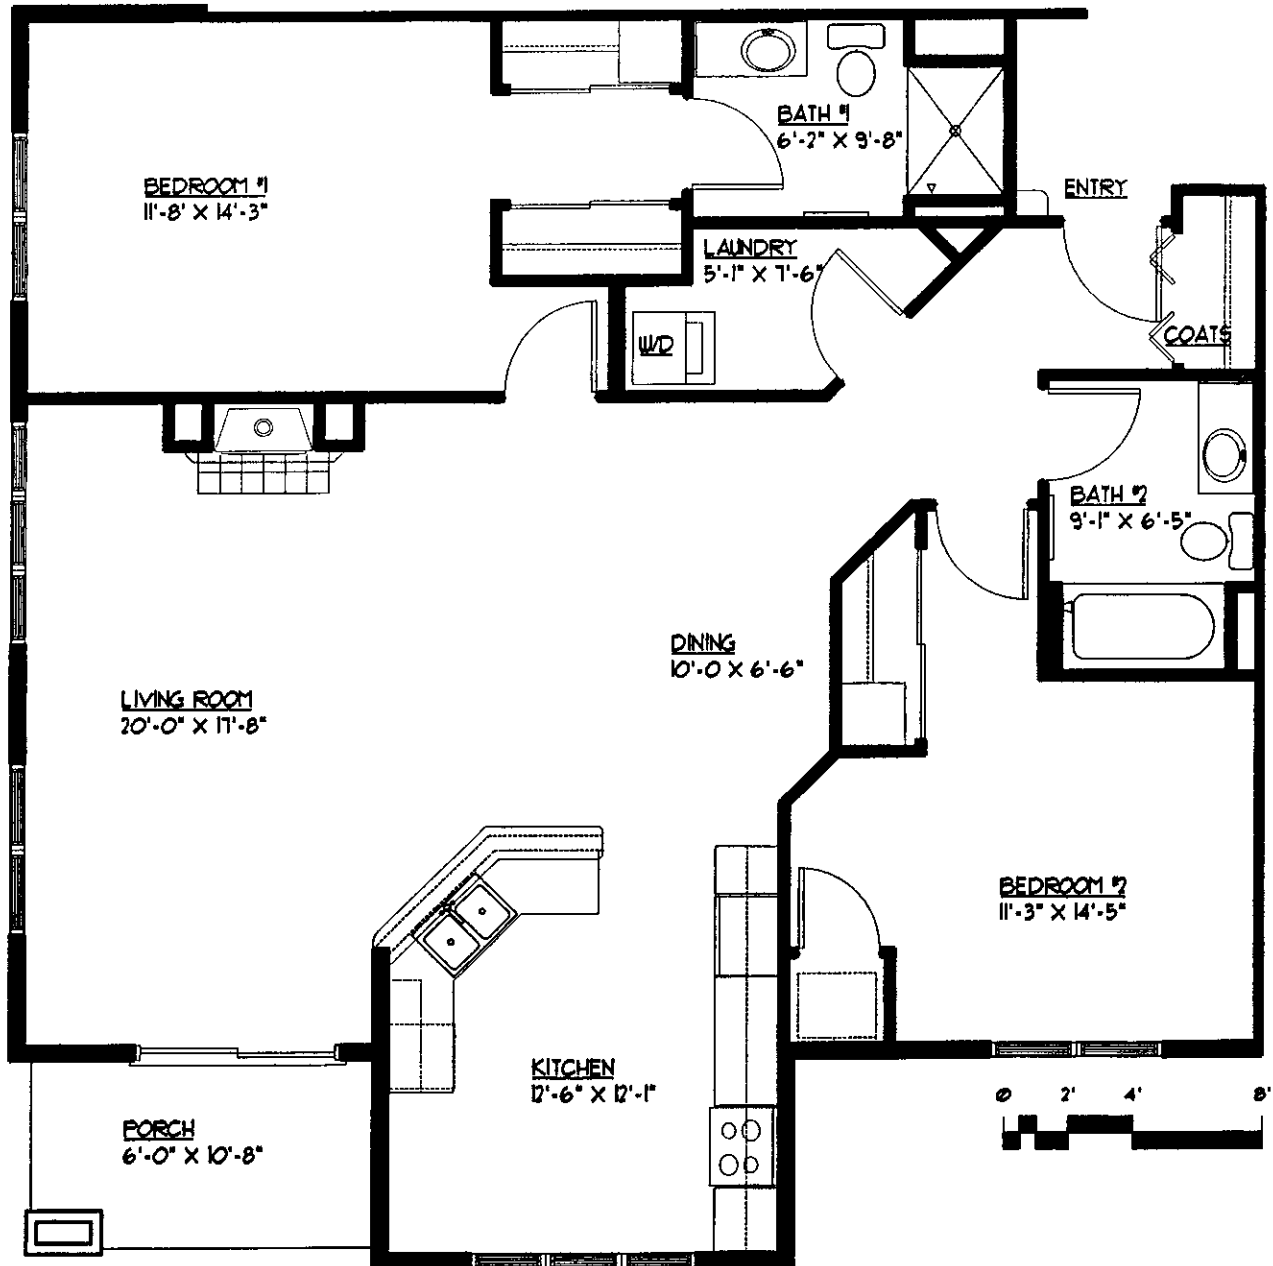

HIGH GROVE AT WOODLAND RIDGE

Apartment Homes for Seniors
3940 Prairie Hill Lane, Greenfield, WI 53228
(414) 541-3333

UNIT C

Two Bedrooms with One & 3/4 Baths
1310 Square Feet
Monthly Rate _____