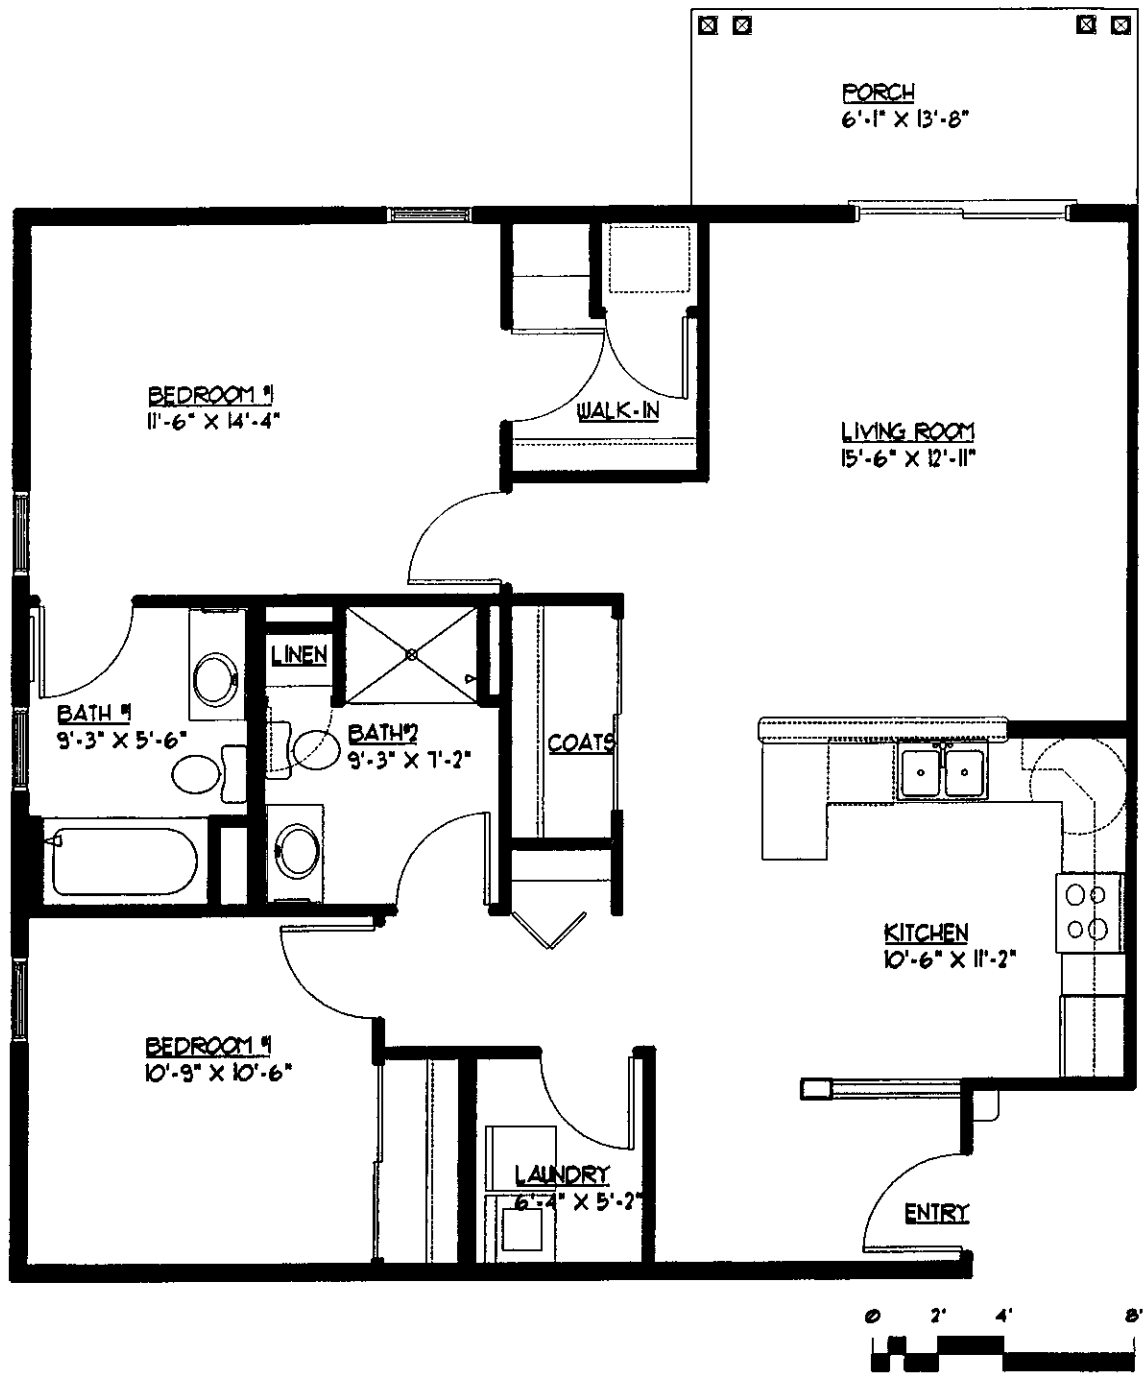

HIGH GROVE
AT WOODLAND RIDGE

Apartment Homes for Seniors
3940 Prairie Hill Lane, Greenfield, WI 53228
(414) 541-3333

UNIT C2

Two Bedrooms with One & 3/4 Baths
1101 Square Feet
Monthly Rate _____