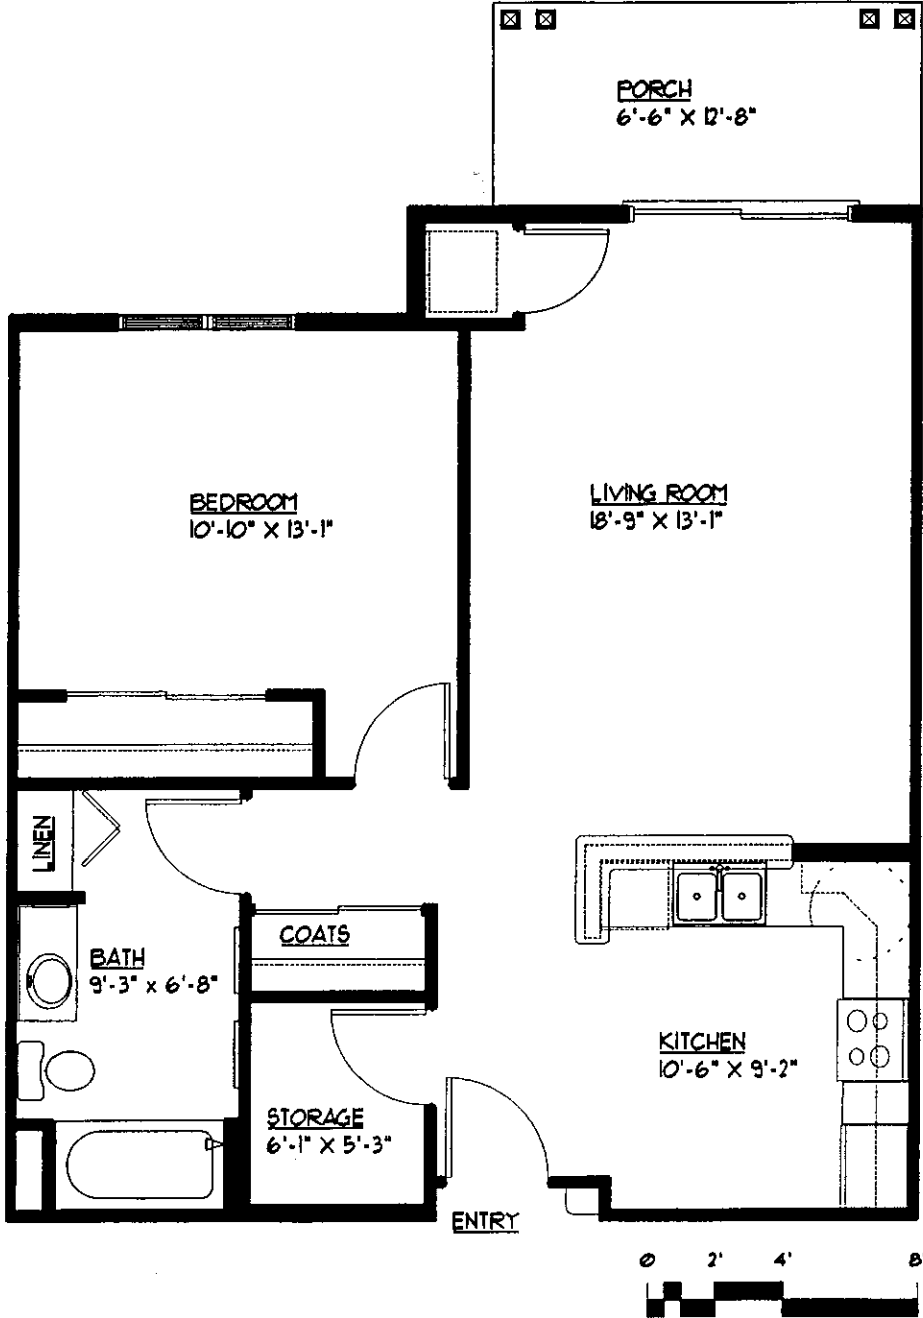

HIGH GROVE
AT WOODLAND RIDGE

Apartment Homes for Seniors
 3940 Prairie Hill Lane, Greenfield, WI 53228
 (414) 541-3333

UNIT D

One Bedroom with One Bath
 784 Square Feet
 Monthly Rate _____