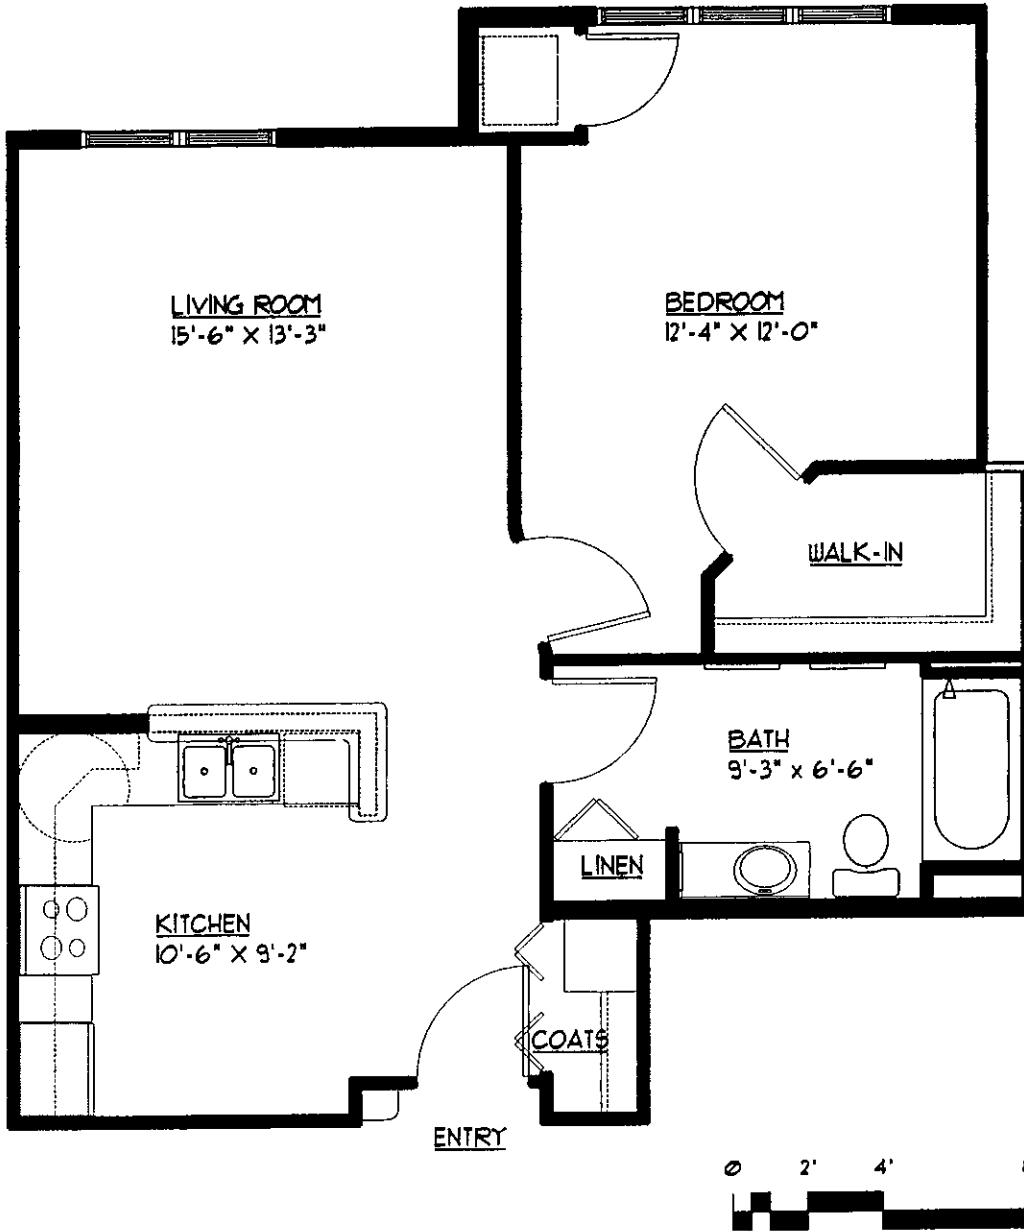

HIGH GROVE
AT WOODLAND RIDGE

Apartment Homes for Seniors
 3940 Prairie Hill Lane, Greenfield, WI 53228
 (414) 541-3333

UNIT D4

One Bedroom with One Bath
 727 Square Feet
 Monthly Rate _____