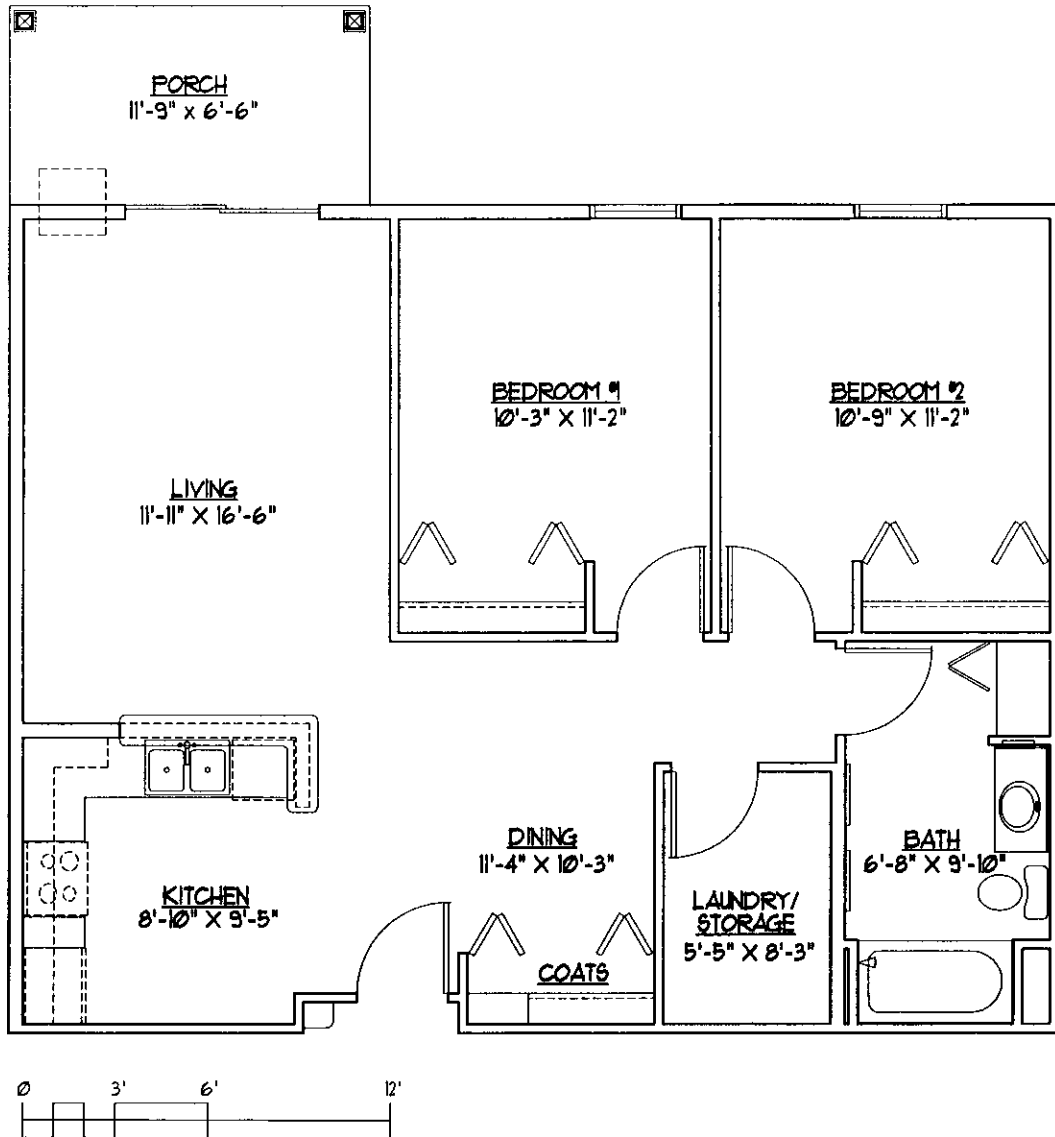

HIGHLAND APARTMENTS SENIOR HOUSING

WATERTOWN, WISCONSIN

Unit A

Two Bedrooms with One Bath
925 Square Feet

Similar Units: A3