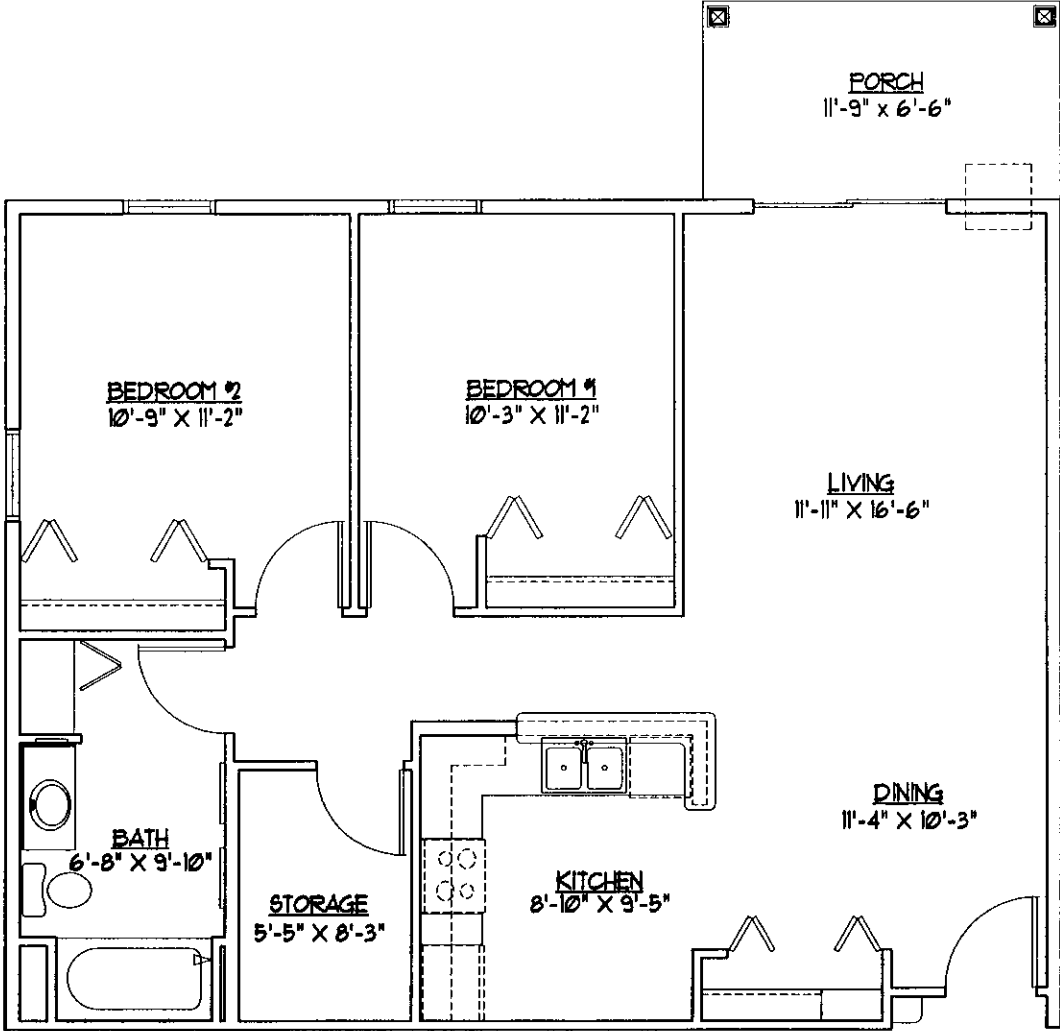

HIGHLAND APARTMENTS SENIOR HOUSING

WATERTOWN, WISCONSIN

Unit A1

Two Bedrooms with One Bath
925 Square Feet