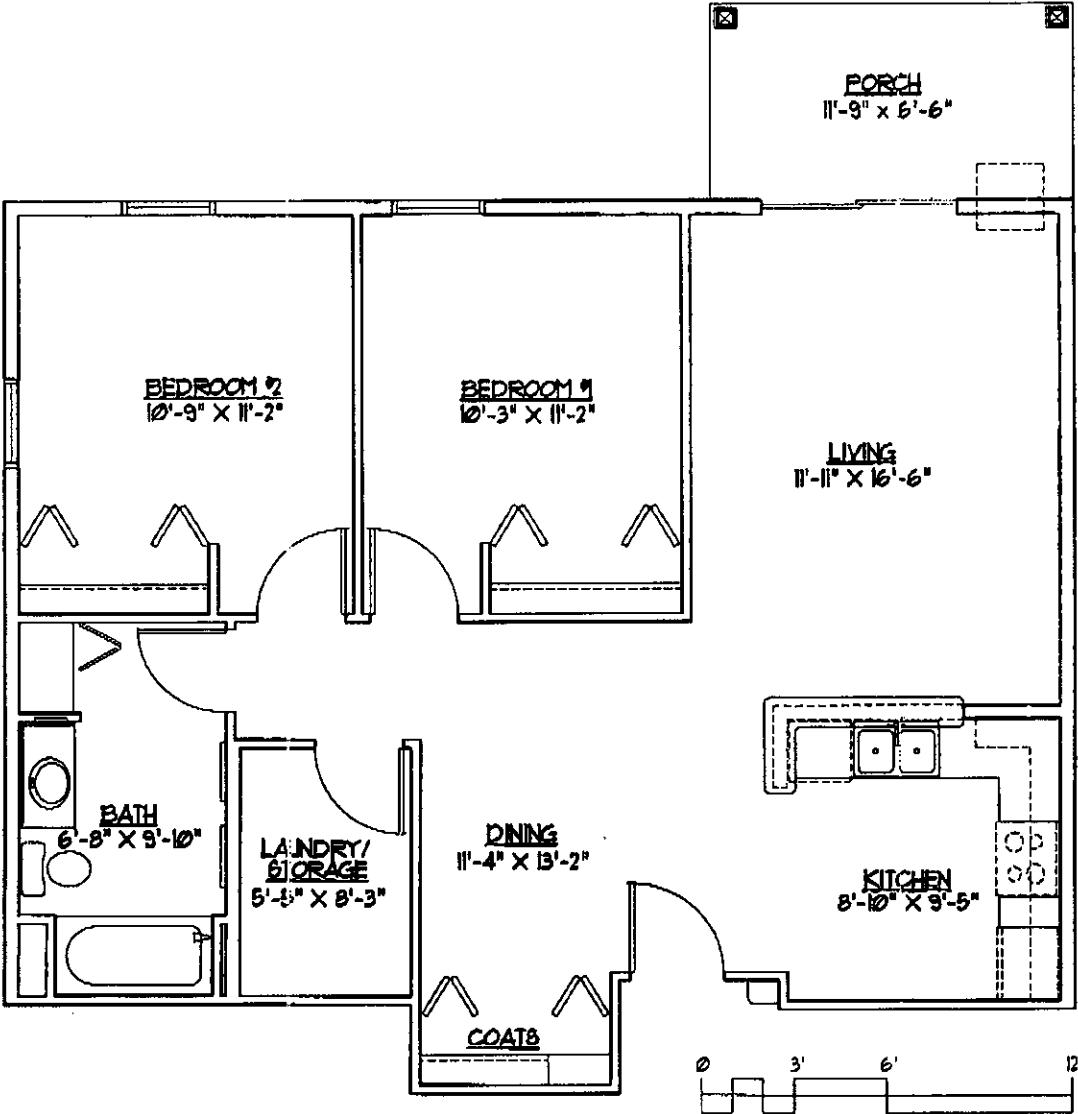

# HIGHLAND APARTMENTS SENIOR HOUSING

WATERTOWN, WISCONSIN

**Unit A2**  
**Two Bedrooms with One Bath**  
**940 Square Feet**