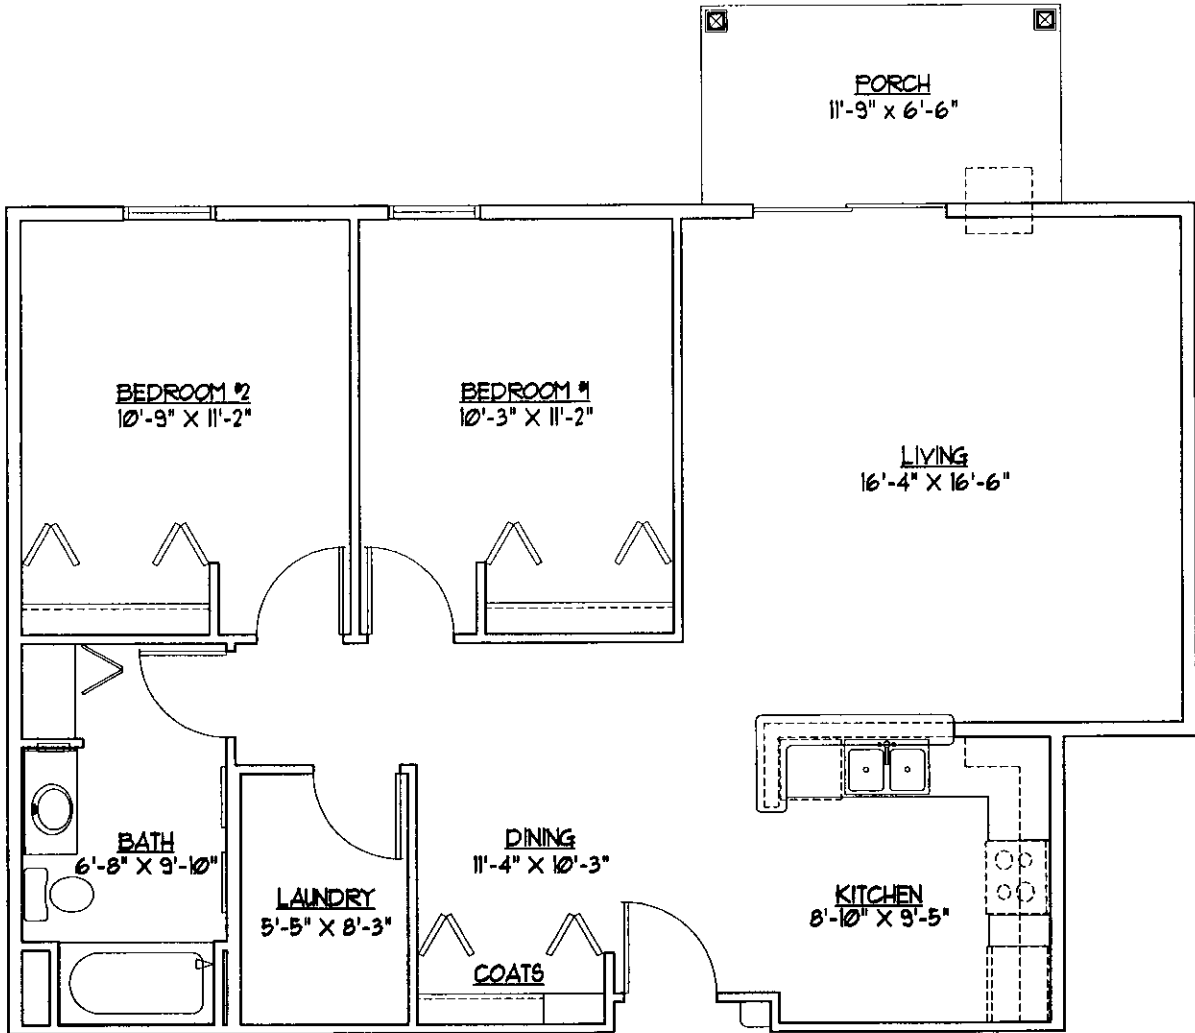

HIGHLAND APARTMENTS SENIOR HOUSING

WATERTOWN, WISCONSIN

Unit A4

Two Bedrooms with One Bath
1001 Square Feet