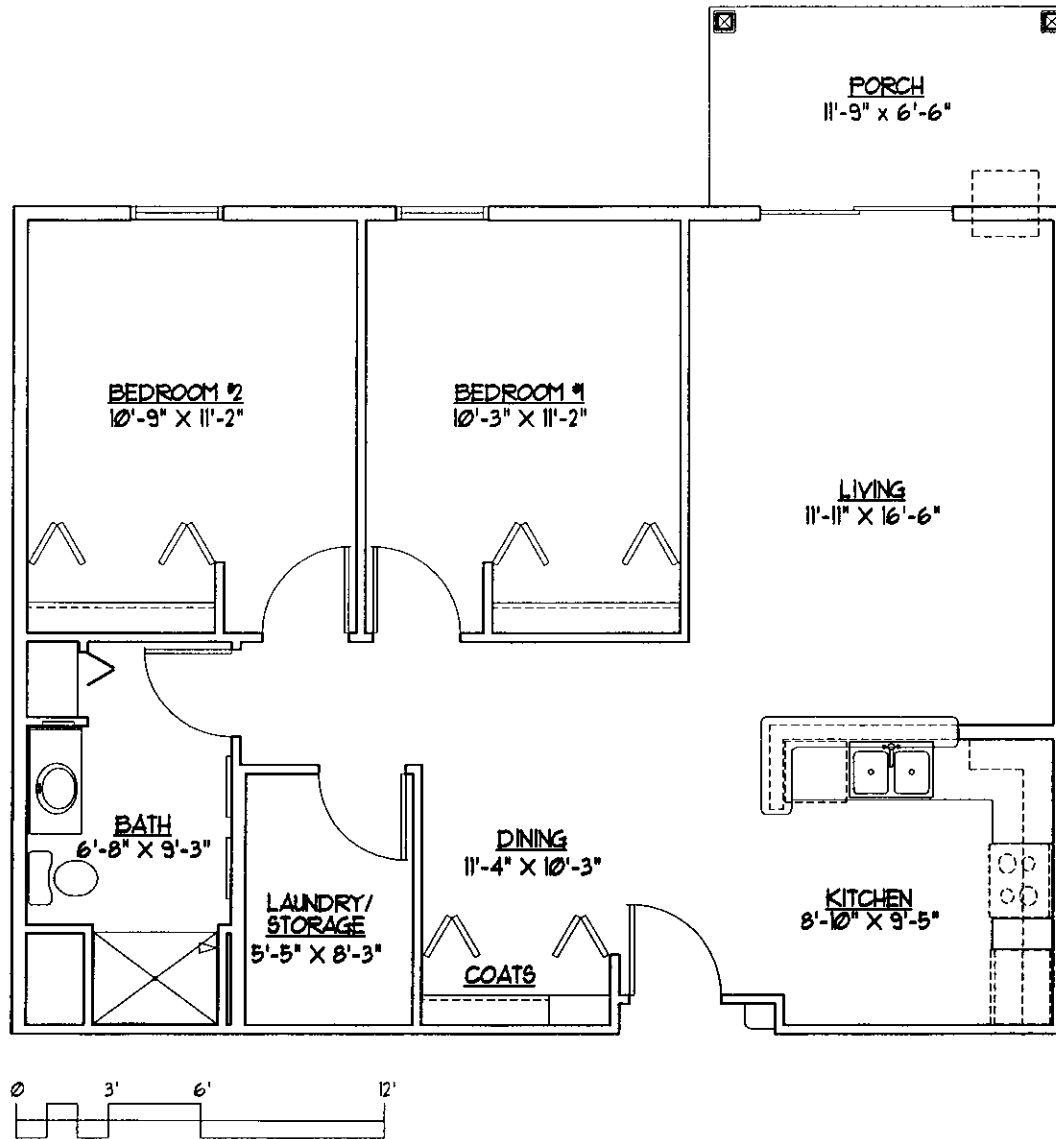

HIGHLAND APARTMENTS SENIOR HOUSING

WATERTOWN, WISCONSIN

Unit A (s)

Two Bedrooms with One Bath
925 Square Feet