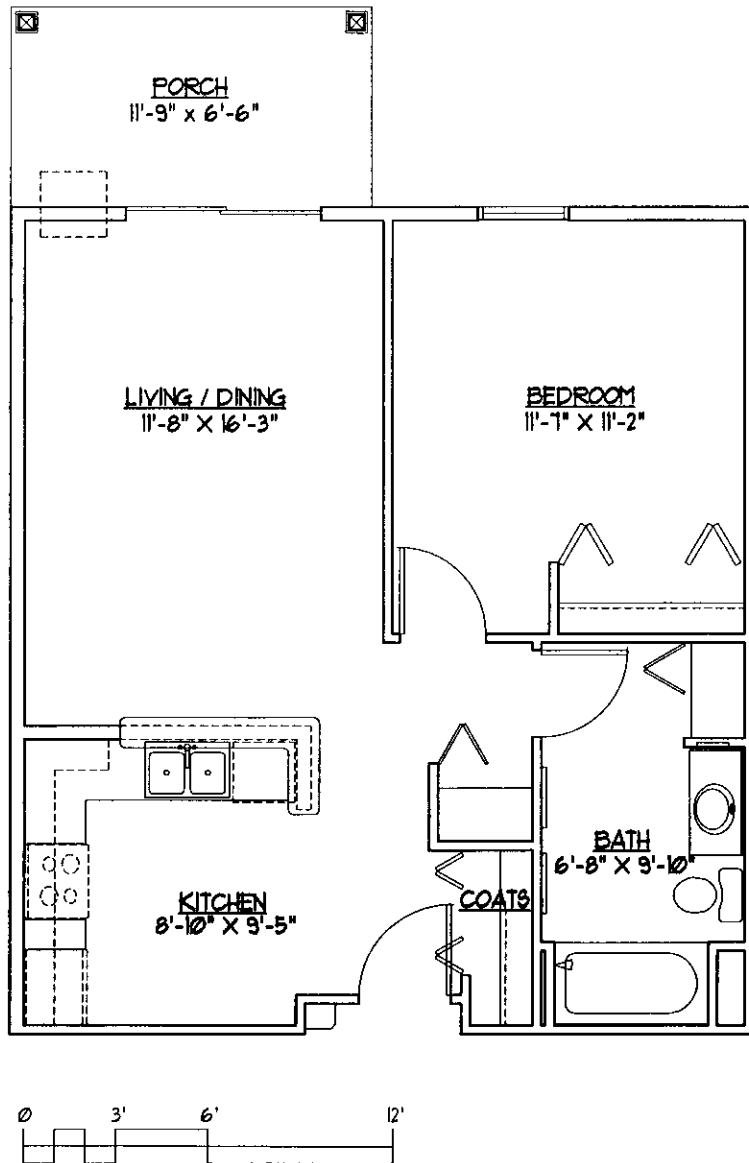

## Unit D

One Bedroom with One Bath  
653 Square Feet