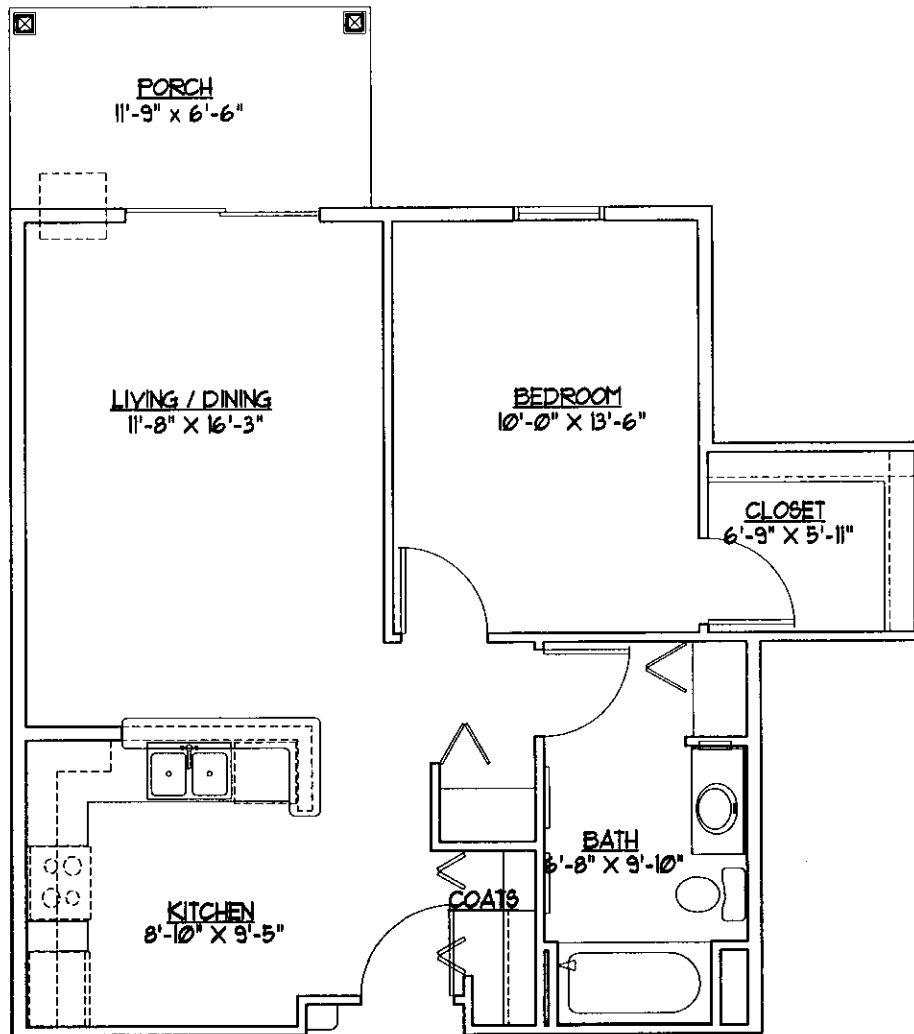

HIGHLAND APARTMENTS SENIOR HOUSING

WATERTOWN, WISCONSIN

Unit D1

One Bedroom with One Bath
672 Square Feet