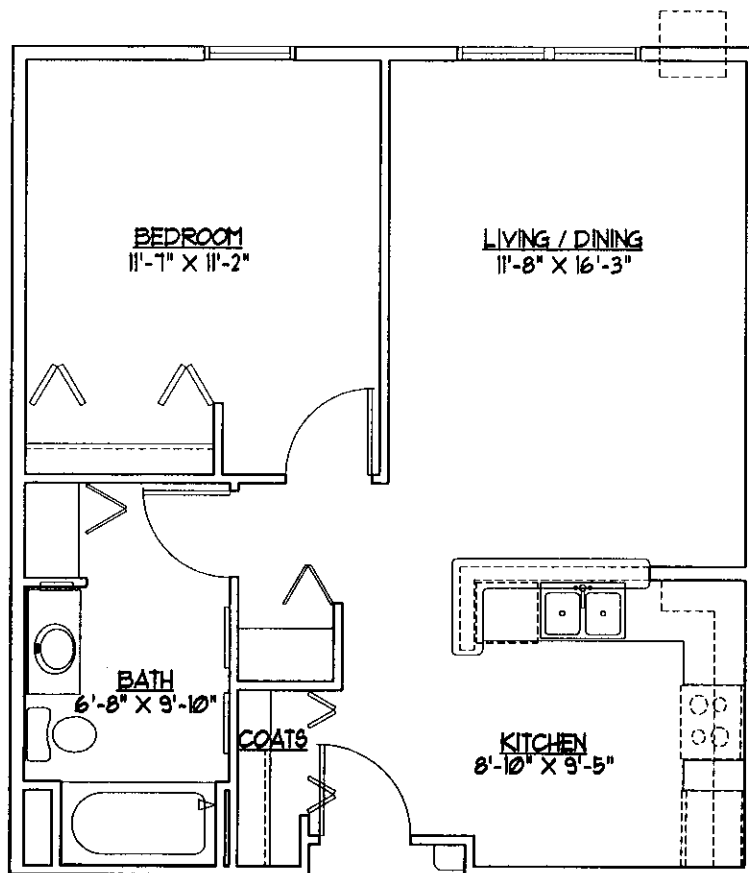

HIGHLAND APARTMENTS SENIOR HOUSING

WATERTOWN, WISCONSIN

Unit D2

One Bedroom with One Bath
653 Square Feet